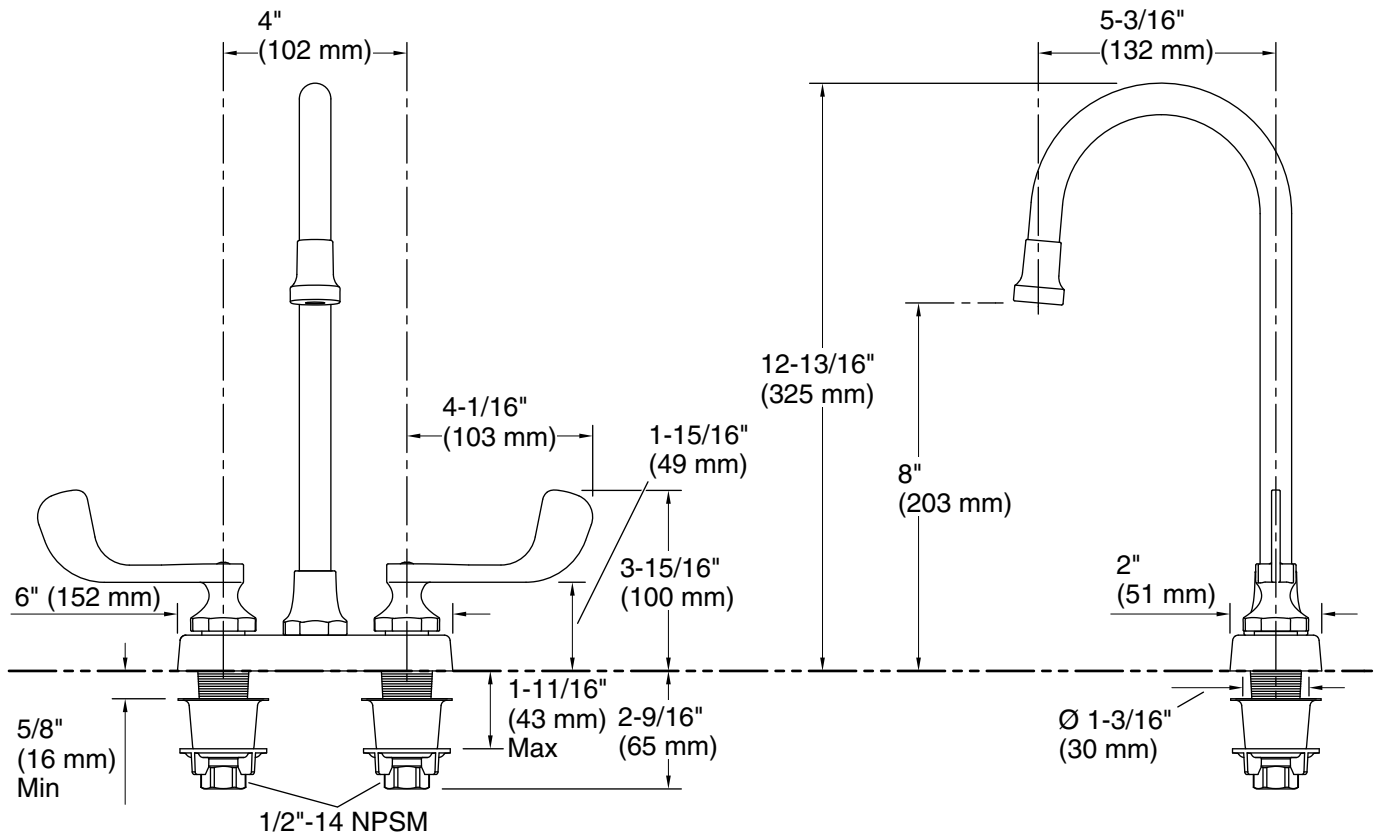

Technical Information

All product dimensions are nominal.

Faucet:

Flow rate: 1 gal/min (3.8 l/min)

Pressure: 60 psi (4.1 bar)

Valve body: Machined-brass

Drain included: No

Drain with overflow: No

Spout:

Spout reach: 5-3/16" (132 mm)

Notes

Install this product according to the installation instructions.

ADA, OBC, CSA B651 compliant when installed to the specific requirements of these regulations.