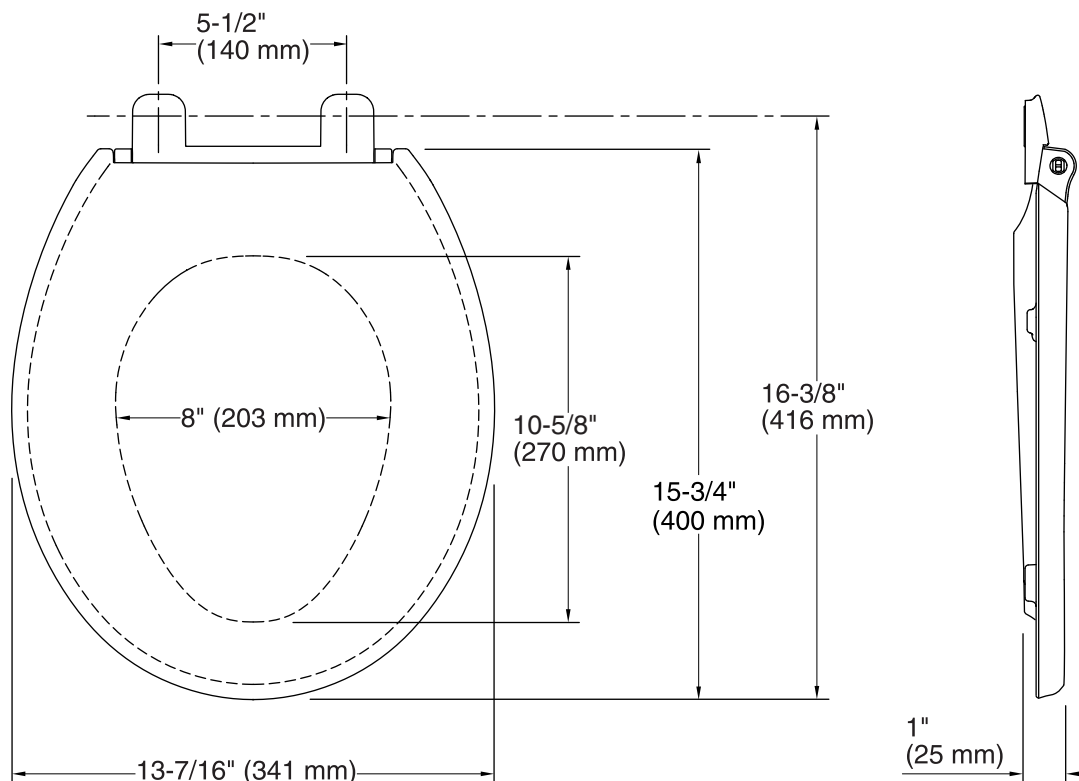

#### Technical Information

All product dimensions are nominal.

Seat shape type: Round-front

Seat front type: Closed-front

Seat-mounting holes: 5-1/2" (140 mm)