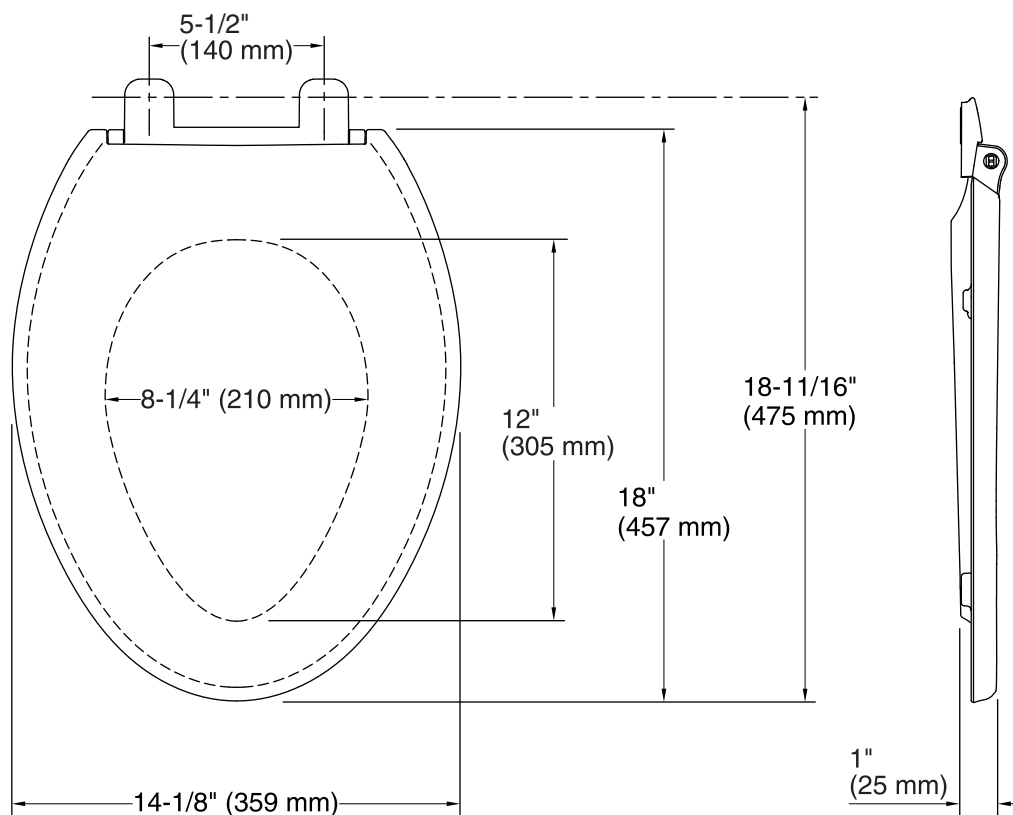

Reveal® Quiet-Close™

Elongated Toilet Seat

K-4008

Features

- Overhanging lid design creates a clean and sleek look.
- Quiet-Close™ lid closes slowly and quietly without slamming.
- Grip-Tight bumpers hold seat firmly in place.
- Quick-Release™ hinges allow seat to be unlatched from toilet for easy removal and convenient cleaning; no tools required.
- Quick-Attach® hardware for fast and secure installation.
- Color-matched plastic hinges.
- For non-residential application recommend using K-7671 or K-20110.

Color	Code	Description
	0	White
	96	Biscuit
	47	Almond
	NY	Dune
	95	Ice™ Grey
	G9	Sandbar
	33	Mexican Sand™
	K4	Cashmere
	58	Thunder™ Grey
	7	Black Black™

Technical Information

All product dimensions are nominal.

Seat shape type: Elongated

Seat front type: Closed-front

Seat-mounting holes: 5-1/2" (140 mm)

Notes

Install this product according to the installation guide.