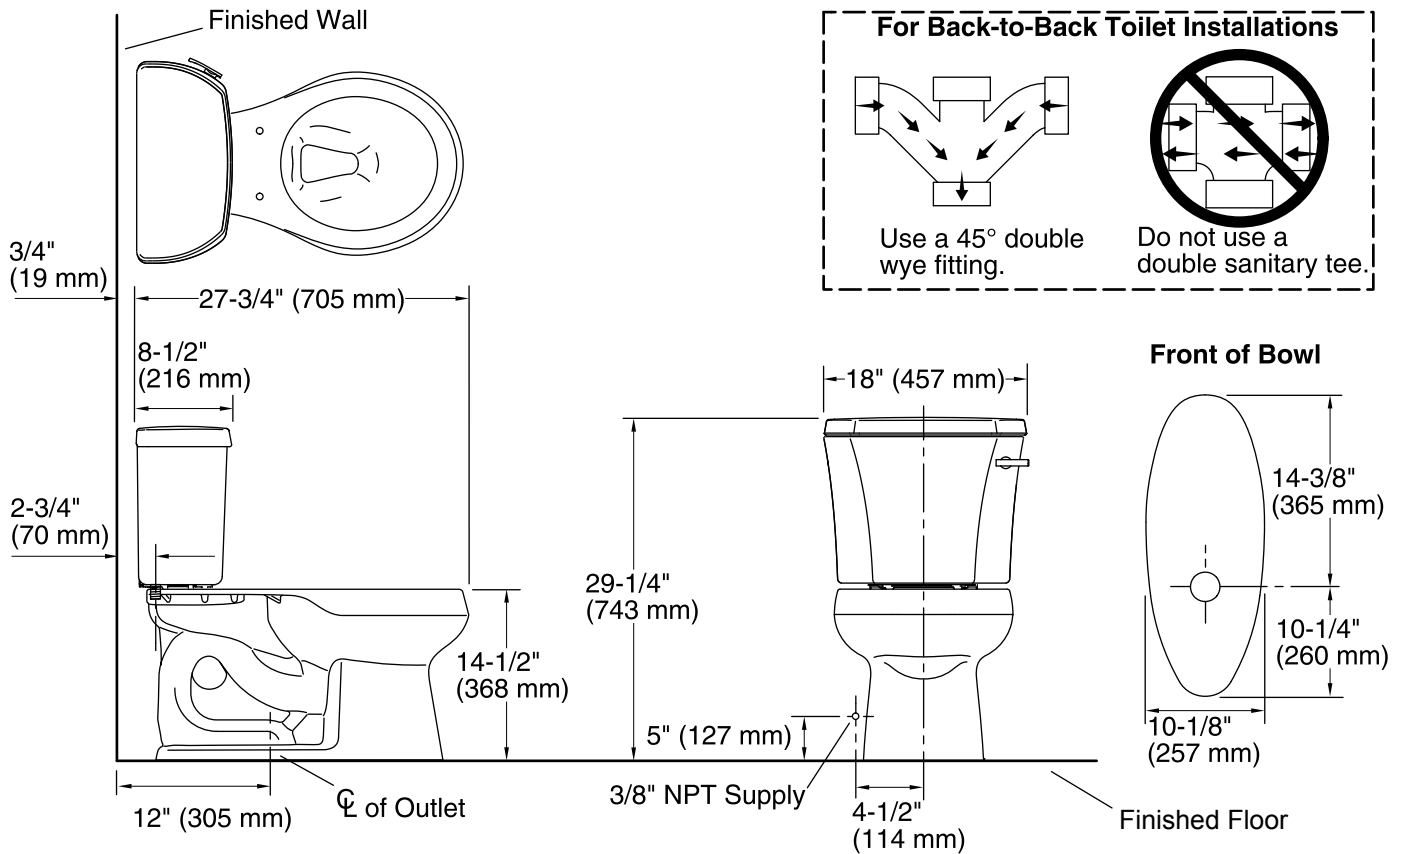

### Features

- Two-piece toilet.
- Round-front bowl offers an ideal solution for smaller baths and powder rooms.
- 1.28 gallons per flush (gpf).
- Right-hand trip lever included.
- Combination consists of the K-4467-RA tank and the K-4197 bowl.
- Coordinates with other products in the Wellworth collection.

### Installation

- Standard 12-inch rough-in.
- Three-bolt installation.
- Seat and supply line not included.

## Technical Information

All product dimensions are nominal.

Toilet type:	Two-piece, Floor-mount
Waste Outlet:	Floor
Bowl shape:	Round-front
Flush type:	Class Five®
Trap passageway:	2-1/8" (54 mm)
Water Consumption	
Full:	1.28 gpf (4.8 lpf)
Water surface size:	10-1/2" x 7-3/4" (267 mm x 197 mm)
Rim to water surface:	5-1/4" (133 mm)
Rough-in:	12" (305 mm)
Seat-mounting holes:	5-1/2" (140 mm)

## Notes

Install this product according to the installation instructions.

For back-to-back toilet installations: Use only a 45° double wye fitting.