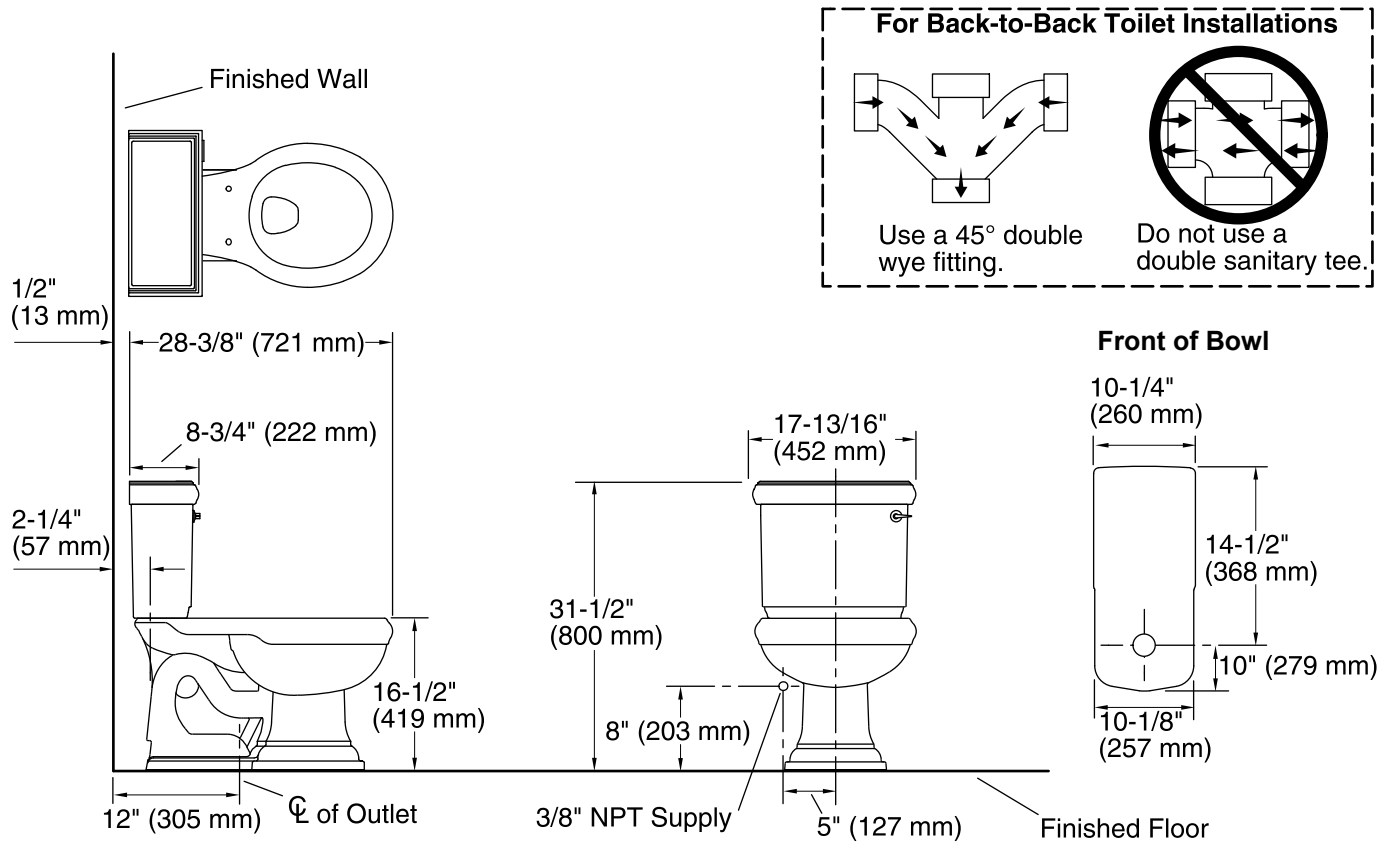

Memoirs® Classic Comfort Height®

two-piece round-front 1.28 gpf toilet

K-3986-RA

Features

- Two-piece toilet.
- Round-front bowl offers an ideal solution for smaller baths and powder rooms.
- Comfort Height® feature offers chair-height seating that makes sitting down and standing up easier for most adults.
- 1.28 gallons per flush (gpf).
- 2-1/8-inch glazed trapway.
- Right-hand Polished Chrome trip lever included.
- Combination consists of the K-4387 bowl and the K-4433 tank.
- Coordinates with other products in the Memoirs collection with Classic design.

For the most current Specification Sheet, go to www.kohler.com.

9-7-2019 10:15 - US/CA

THE BOLD LOOK
OF **KOHLER**®

Memoirs® Classic Comfort Height®

two-piece round-front 1.28 gpf toilet

K-3986-RA

Technical Information

All product dimensions are nominal.

Toilet type:	Two-piece, Floor-mount
Waste Outlet:	Floor
Bowl shape:	Round-front
Flush type:	AquaPiston®
Trap passageway:	2-1/8" (54 mm)
Water Consumption	
Full:	1.28 gpf (4.8 lpf)
Water surface size:	11-1/2" x 8-3/4" (292 mm x 222 mm)
Rim to water surface:	6-1/8" (156 mm)
Rough-in:	12" (305 mm)
Seat-mounting holes:	5-1/2" (140 mm)

Notes

Install this product according to the installation instructions.

For back-to-back toilet installations: Use only a 45° double wye fitting.

ADA compliant when installed to the specific requirements of these regulations.