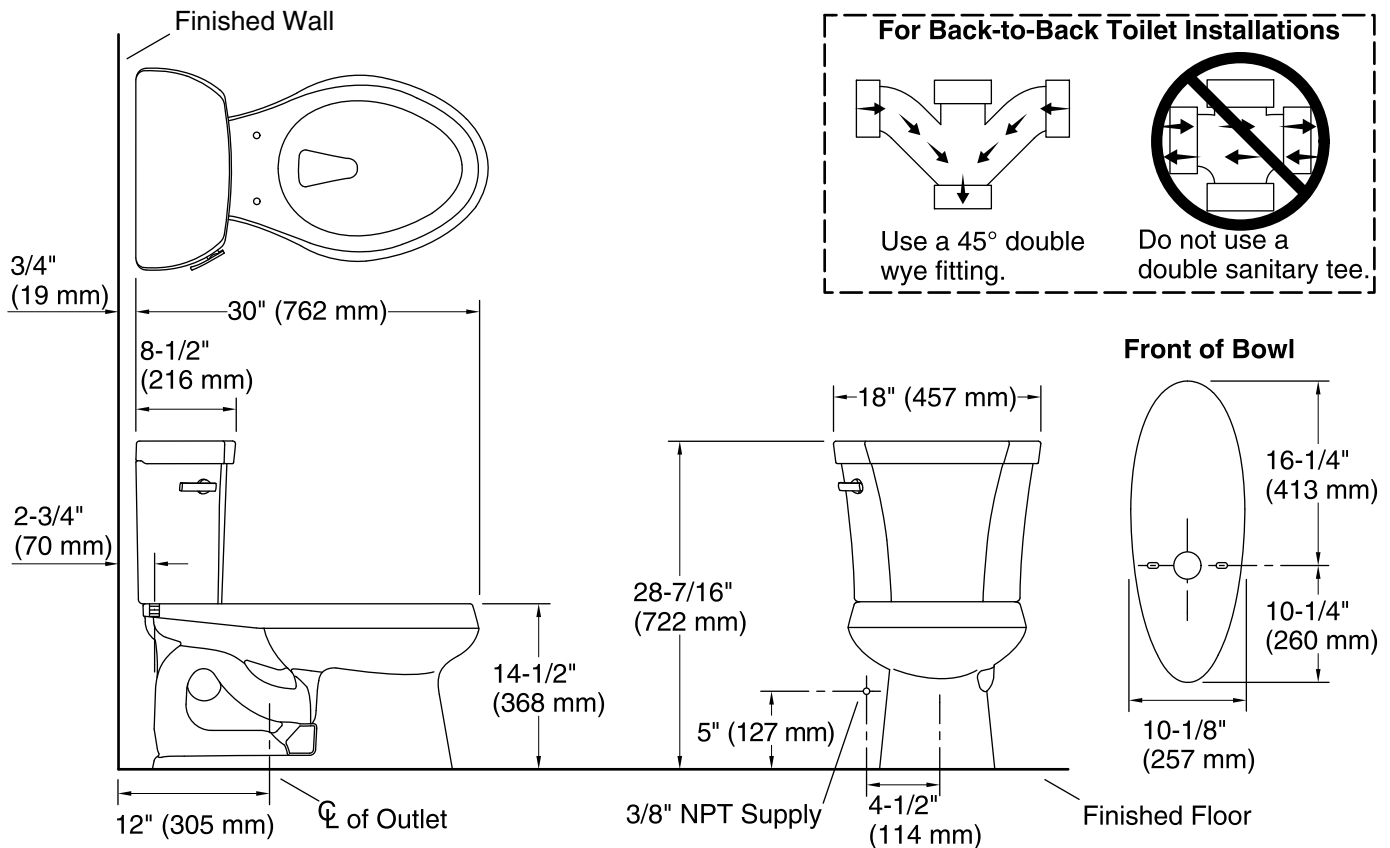

## Features

- Two-piece toilet.
- Elongated bowl offers added room and comfort.
- 1.6 gallons per flush (gpf).
- Standard left-hand trip lever included.
- Tank locks included.
- Combination consists of the K-4468-T tank and the K-4198 bowl.
- Coordinates with other products in the Wellworth collection.

## Installation

- Standard 12-inch rough-in.
- Three-bolt installation.
- Seat and supply line not included.

## Technical Information

All product dimensions are nominal.

|                       |                                    |
|-----------------------|------------------------------------|
| Toilet type:          | Two-piece, Floor-mount             |
| Waste Outlet:         | Floor                              |
| Bowl shape:           | Elongated                          |
| Flush type:           | Class Five®                        |
| Trap passageway:      | 2-1/8" (54 mm)                     |
| Water Consumption     |                                    |
| Full:                 | 1.6 gpf (6 lpf)                    |
| Water surface size:   | 11-1/4" x 8-1/4" (286 mm x 210 mm) |
| Rim to water surface: | 5-1/4" (133 mm)                    |
| Rough-in:             | 12" (305 mm)                       |
| Seat-mounting holes:  | 5-1/2" (140 mm)                    |

## Notes

Install this product according to the installation instructions.

For back-to-back toilet installations: Use only a 45° double wye fitting.