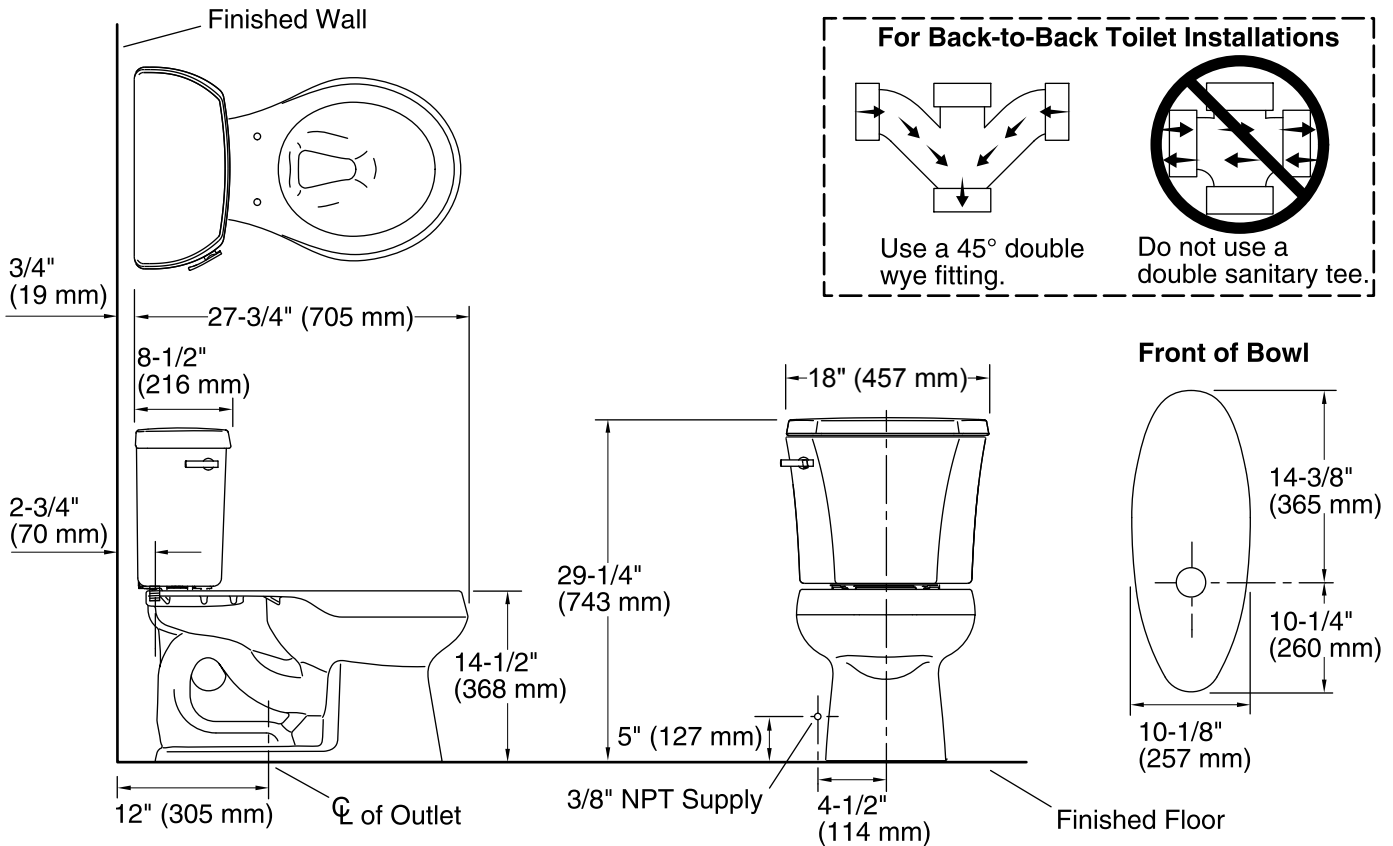

Features

- Two-piece toilet.
- Round-front bowl offers an ideal solution for smaller baths and powder rooms.
- 1.6 gallons per flush (gpf).
- Standard left-hand trip lever included.
- Tank locks included.
- Combination consists of the K-4468-T tank and the K-4197 bowl.
- Coordinates with other products in the Wellworth collection.

Installation

- Standard 12-inch rough-in.
- Three-bolt installation.
- Seat and supply line not included.

Recommended Products/Accessories

K-4639 Cachet® Quiet-Close™ Round-Front Toilet Seat
K-5589 Purefresh® Round-Front Toilet Seat
K-76923 Puretide™ Quiet-Close™ round-front manual cleansing toilet seat
K-5420 Low-Profile Bolt Caps
K-9379 Trip Lever
1023457 Wax Ring/Hardware Kit
1265114 Connector Hose

Included Components

Product consists of:

K-4197 Round-Front Bowl
K-4468-T Toilet Tank

Additional Components:

Bolt cap accessory pack
Tank accessory pack
Tank cover
Trip lever

Codes/Standards

ASME A112.19.2/CSA B45.1
DOE - Energy Policy Act 1992

Technical Information

All product dimensions are nominal.

Toilet type:	Two-piece, Floor-mount
Waste Outlet:	Floor
Bowl shape:	Round-front
Flush type:	Class Five®
Trap passageway:	2-1/8" (54 mm)
Water Consumption	
Full:	1.6 gpf (6 lpf)
Water surface size:	10-1/2" x 7-3/4" (267 mm x 197 mm)
Rim to water surface:	5-1/4" (133 mm)
Rough-in:	12" (305 mm)
Seat-mounting holes:	5-1/2" (140 mm)