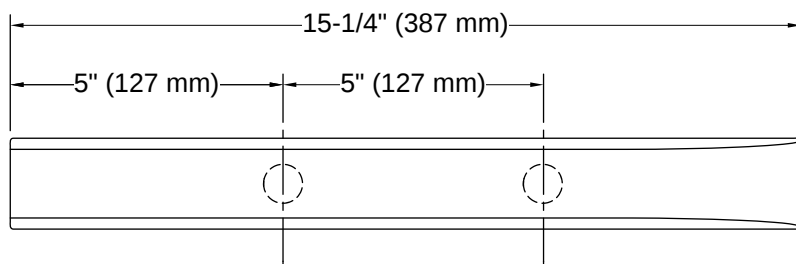

Installation

- Wall-mount
- For residential and hospitality use

Installation Notes

Install this product according to the installation instructions.