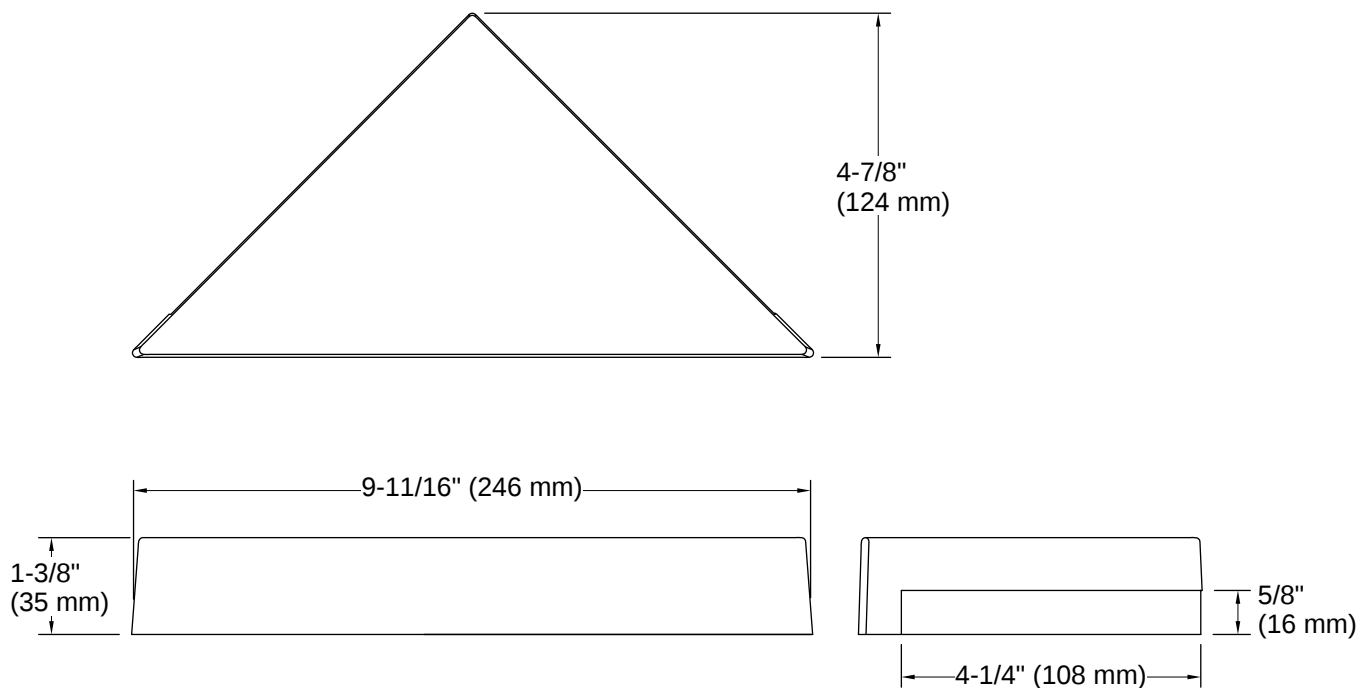

Installation

- Wall-mount
- For residential and hospitality use

Installation Notes

Install this product according to the installation instructions.