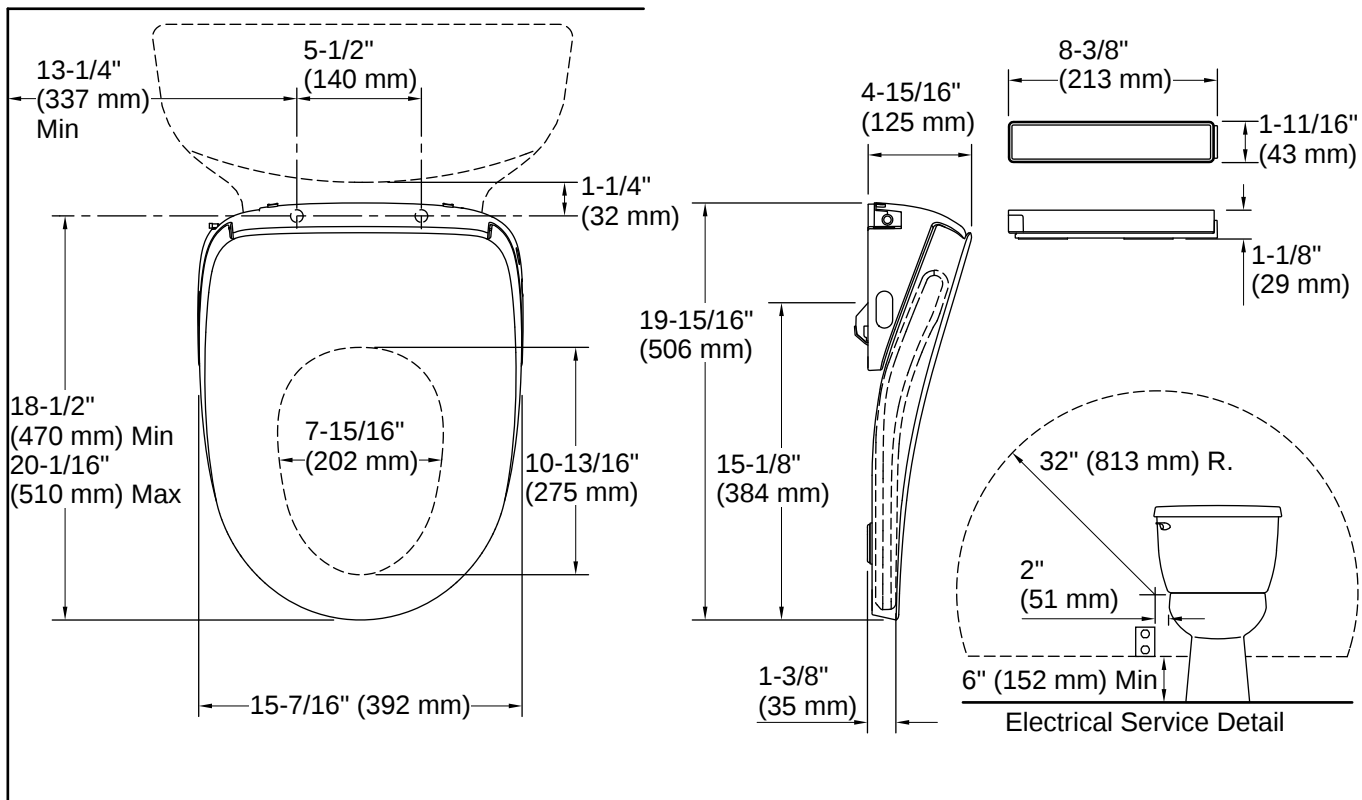

3-27-2026 18:26 - US-CA

THE BOLD LOOK
OF **KOHLER**

Codes/Standards

ASME A112.4.2/CSA B45.16
CSA C22.2 No. 64
CSA C22.2 No. 68

Technical Information

All product dimensions are nominal.

Lighting Included:	Yes
Seat Shape Type:	Round-front
Seat Front Type:	Closed-front
Seat-Mounting Holes:	5-1/2" (140 mm)

Installation

- Requires connection to toilet water supply line. All hoses and connections are included
- Requires dedicated electrical GFCI circuit (120 V, 15 A, 60 Hz)

Installation Notes

Install this product according to the installation instructions.