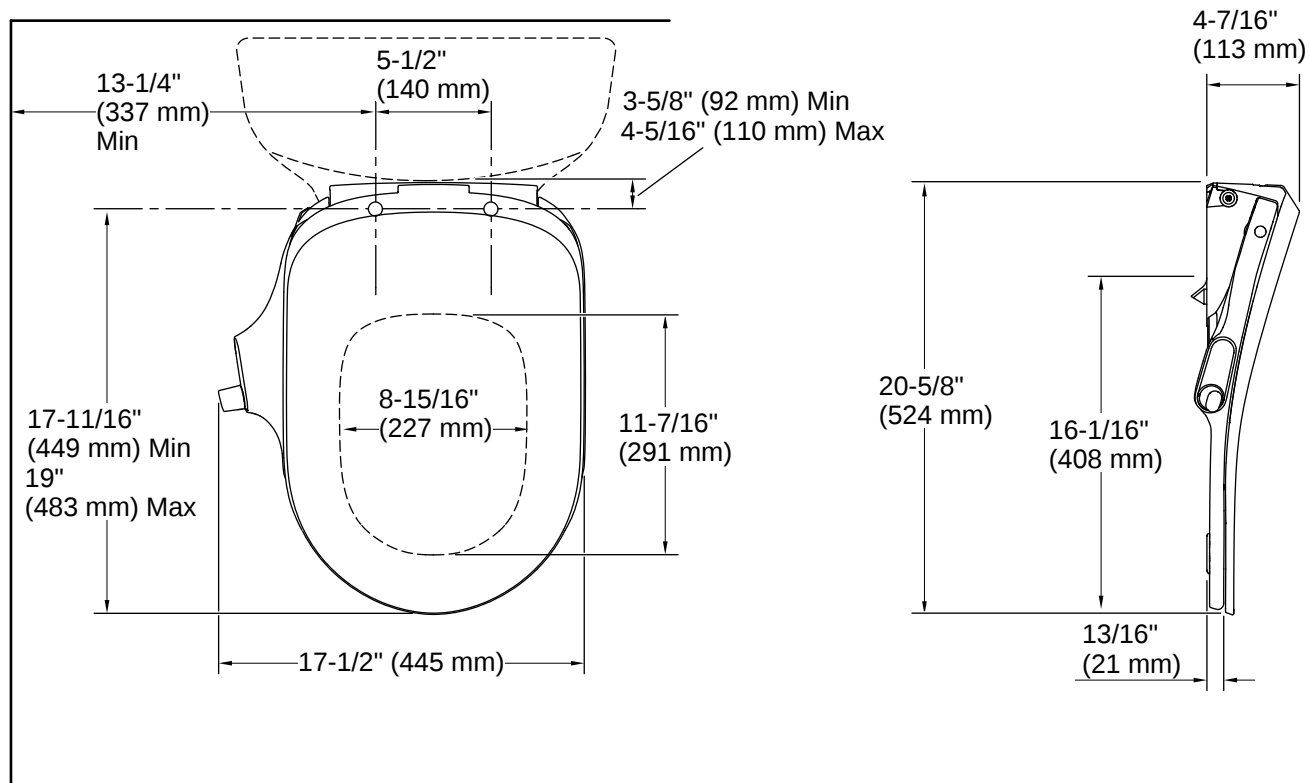

Seat Shape Type:	Round-front
Seat Front Type:	Closed-front
Seat-Mounting Holes:	6-5/16" (160 mm)

Material

- Plastic construction
-

Warranty

See website for detailed warranty information.

KOHLER® One-Year Limited Warranty

Installation

- For cold water use only
- Requires connection to toilet water supply line. All hoses and connections are included

Installation Notes

Install this product according to the installation instructions.