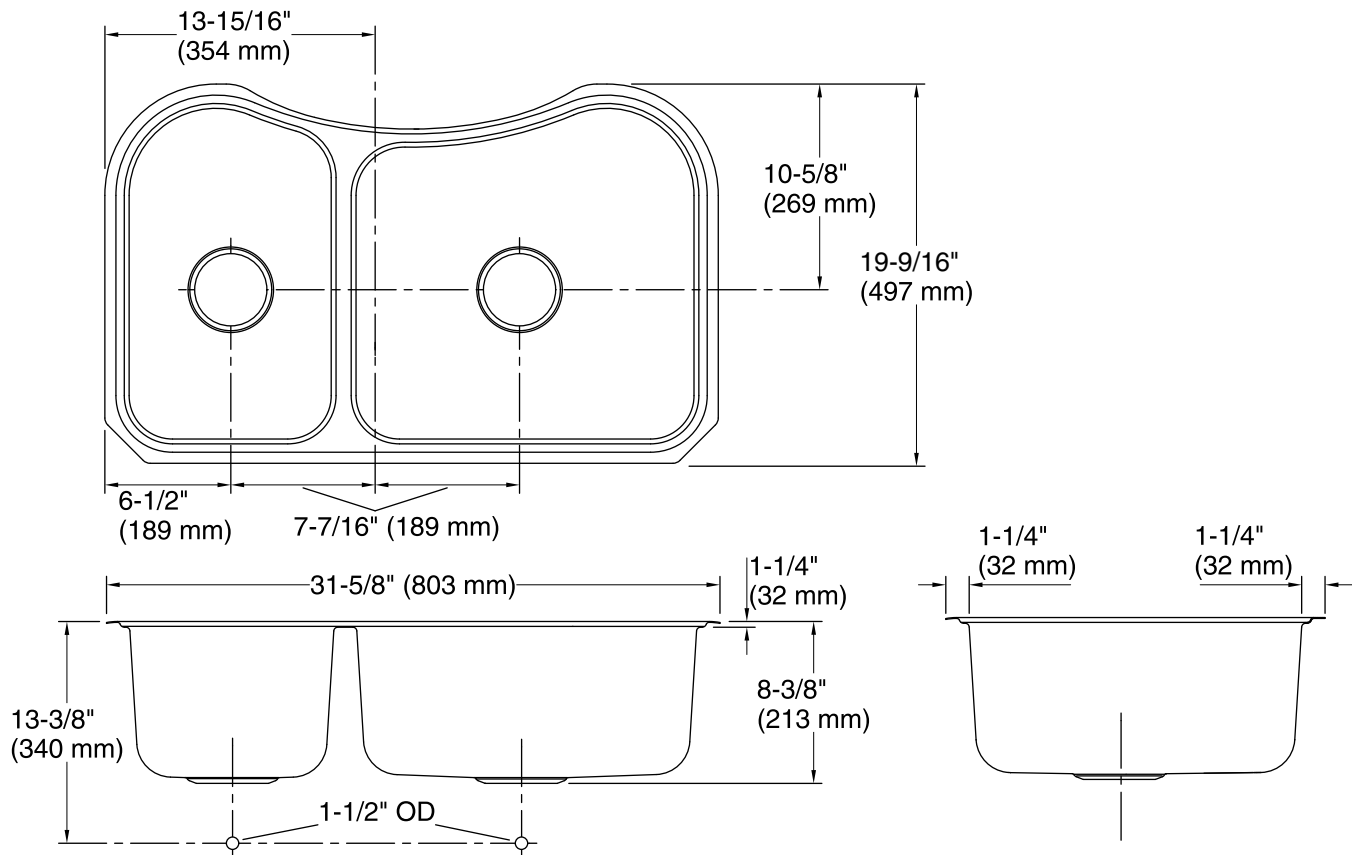

Technical Information

All product dimensions are nominal.

Bowl configuration: Off-set Large/small

Installation: Under-mount

Min. base cabinet width: 36" (914 mm)

Bowl area (Left): Length: 10-7/16" (265 mm)
Width: 17-1/16" (433 mm)
Bowl depth: 8" (203 mm)

Bowl area (Right): Length: 17-7/16" (443 mm)
Width: 17-1/16" (433 mm)
Bowl depth: 8" (203 mm)

Drain hole: 3-5/8" (92 mm)

Template: 1131500-7, required, included

Notes

Install this product according to the installation instructions.

Allow a minimum of 2" (51 mm) clearance around the sink rim for clip attachment.