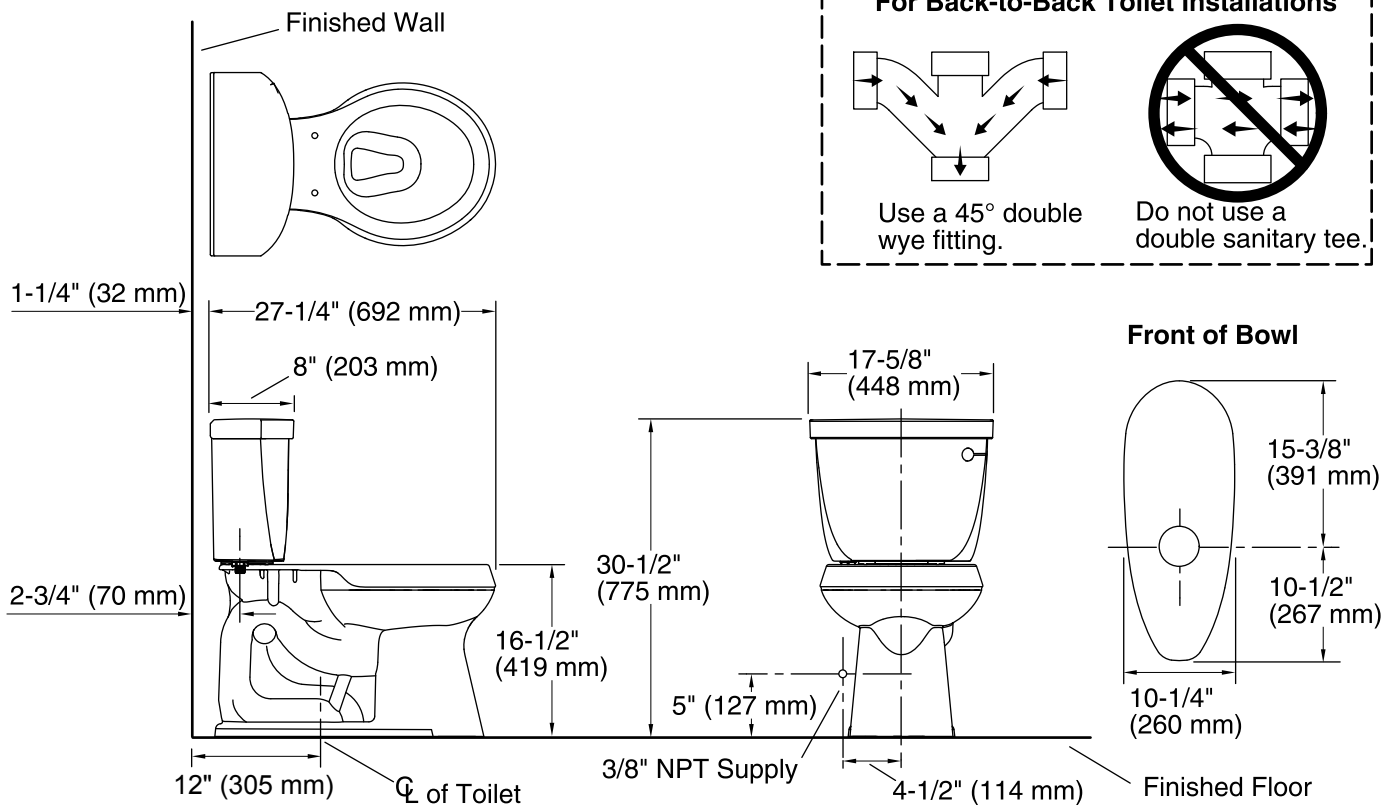

## Features

- Two-piece toilet.
- Round-front bowl offers an ideal solution for smaller baths and powder rooms.
- Comfort Height® feature offers chair-height seating that makes sitting down and standing up easier for most adults.
- Insuliner® tank liner minimizes condensation on the tank when exposed to high humidity.
- 1.28 gallons per flush (gpf).
- 2-1/8-inch glazed trapway.
- Right-hand Polished Chrome trip lever included.
- Combination consists of the K-4347 bowl and the K-4166 tank.
- Coordinates with other products in the Cimarron collection.

For the most current Specification Sheet, go to [www.kohler.com](http://www.kohler.com).

9-7-2019 10:00 - US/CA

THE BOLD LOOK  
OF **KOHLER**®

**Cimarron® Comfort Height®**  
two-piece round-front 1.28 gpf toilet  
**K-3887-UR**

**Technical Information**

All product dimensions are nominal.

Toilet type: Two-piece, Floor-mount

Waste Outlet: Floor

Bowl shape: Round-front

Flush type: AquaPiston®

Trap passageway: 2-1/8" (54 mm)

Water Consumption

Full: 1.28 gpf (4.8 lpf)

Water surface size: 11" x 9-1/4" (279 mm x 235 mm)

Rim to water surface: 5-1/4" (133 mm)

Rough-in: 12" (305 mm)

Seat-mounting holes: 5-1/2" (140 mm)

**Notes**

Install this product according to the installation instructions.