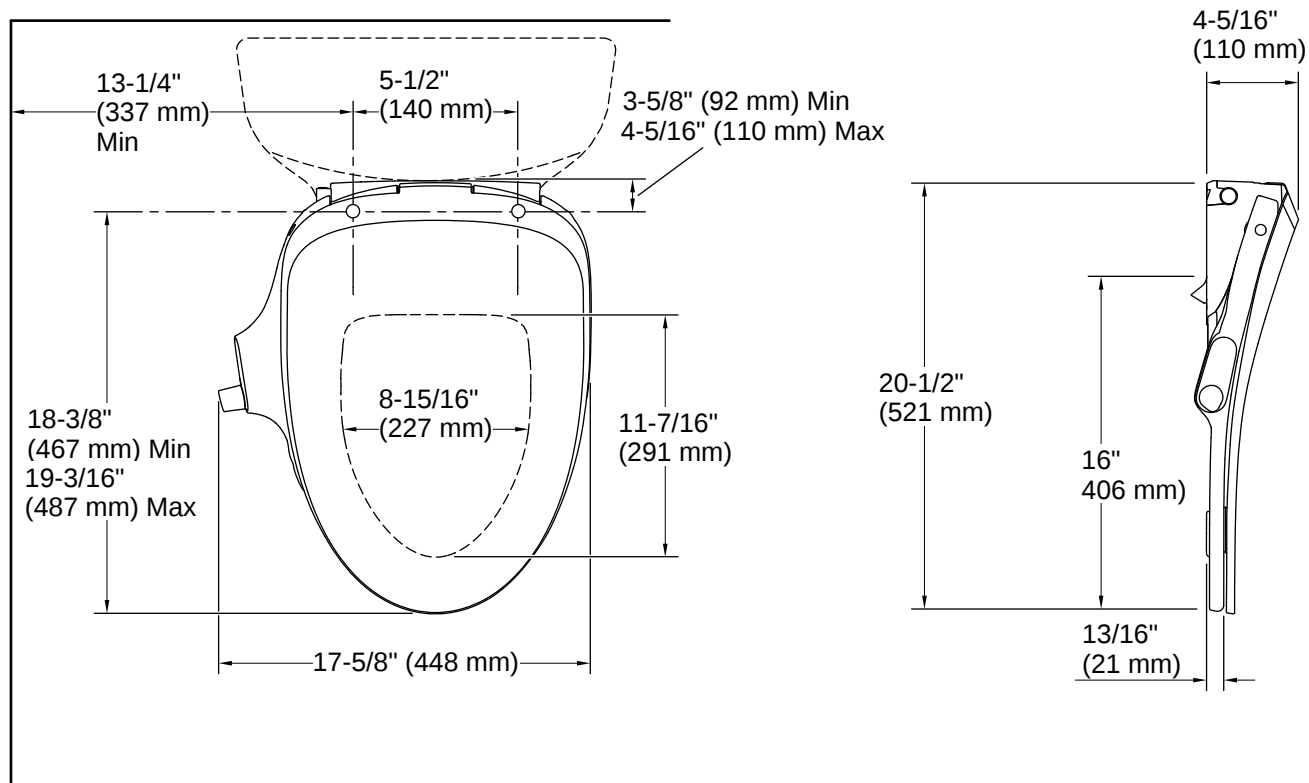

Installation

- For cold water use only
- Requires connection to toilet water supply line. All hoses and connections are included

Installation Notes

Install this product according to the installation instructions.