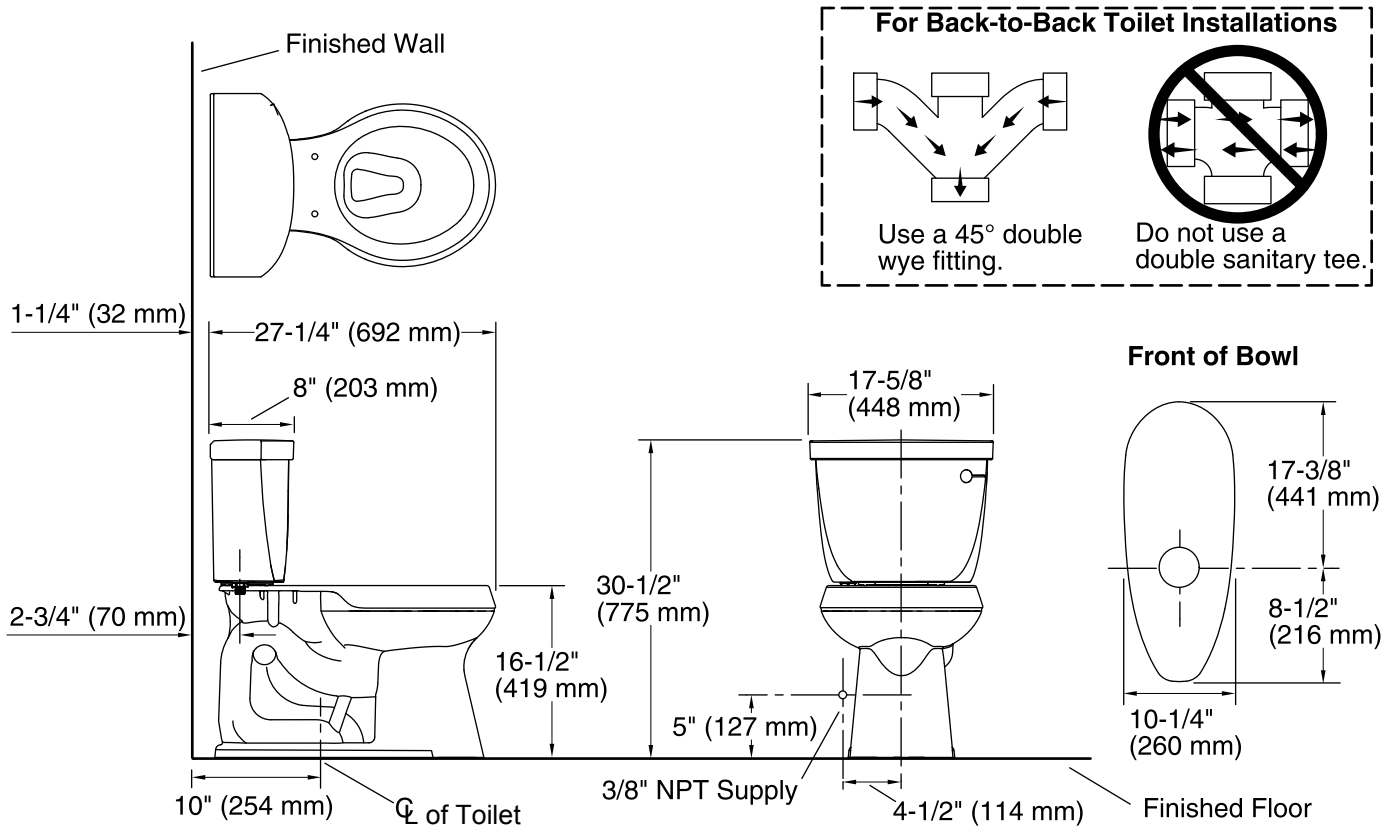

Cimarron® Comfort Height®

two-piece round-front 1.28 gpf toilet
K-3851-UR

Features

- Two-piece toilet.
- Round-front bowl offers an ideal solution for smaller baths and powder rooms.
- Comfort Height® feature offers chair-height seating that makes sitting down and standing up easier for most adults.
- Insuliner® tank liner minimizes condensation on the tank when exposed to high humidity.
- 1.28 gallons per flush (gpf).
- 2-1/8-inch glazed trapway.
- Right-hand Polished Chrome trip lever included.
- Combination consists of the K-4829 bowl and the K-4166-UR tank.
- Coordinates with other products in the Cimarron collection.
- Seat not included.

Installation

- 10-inch rough-in.
- DryLock™ System saves installation time and helps prevent water leakage.

Water Conservation & Rebates

- WaterSense® toilets meet strict EPA flushing guidelines, including using at least 20 percent less water than 1.6-gallon toilets.
- Eligible for consumer rebates in some municipalities.

Available Colors/Finishes

Color tiles intended for reference only.

Color	Code	Description
	0	White
	96	Biscuit
	47	Almond

Technical Information

All product dimensions are nominal.

Toilet type:	Two-piece, Floor-mount
Waste Outlet:	Floor
Bowl shape:	Round-front
Flush type:	AquaPiston®
Trap passageway:	2-1/8" (54 mm)
Water Consumption	
Full:	1.28 gpf (4.8 lpf)
Water surface size:	11" x 8-3/4" (279 mm x 222 mm)
Rim to water surface:	5-1/4" (133 mm)
Rough-in:	10" (254 mm)
Seat-mounting holes:	5-1/2" (140 mm)

Notes

Install this product according to the installation instructions.

For back-to-back toilet installations: Use only a 45° double wye fitting.