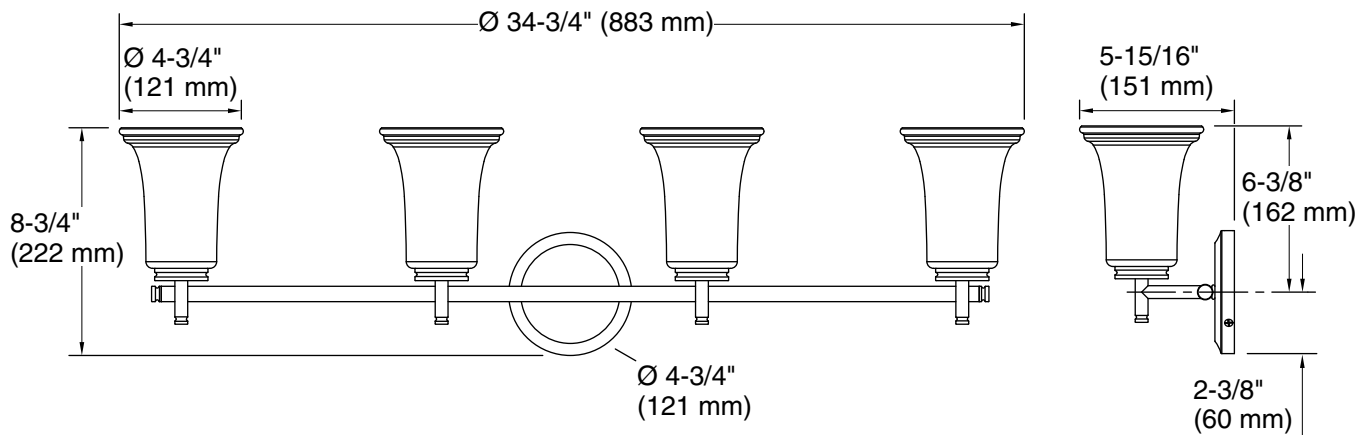

Bellera®
Four-light sconce with frosted shades
K-38407-SC04

Features

- Frosted glass shades perfectly diffuse the light, reducing glare in the bathroom
- Coordinates with other products in the Bellera collection
- Suitable for damp locations, per UL 1598
- Requires bulbs with medium (E26) base; type A19 bulb recommended (sold separately)

Color	Code	Description
	BNL	Brushed Nickel
	BZL	Oil-Rubbed Bronze
	CPL	Polished Chrome

Technical Information

All product dimensions are nominal.

Material: Steel, Glass, Ceramic

Number of Shades: 4

Shade Type: Frosted Glass

Hanging Type: Non-hanging

Height: -