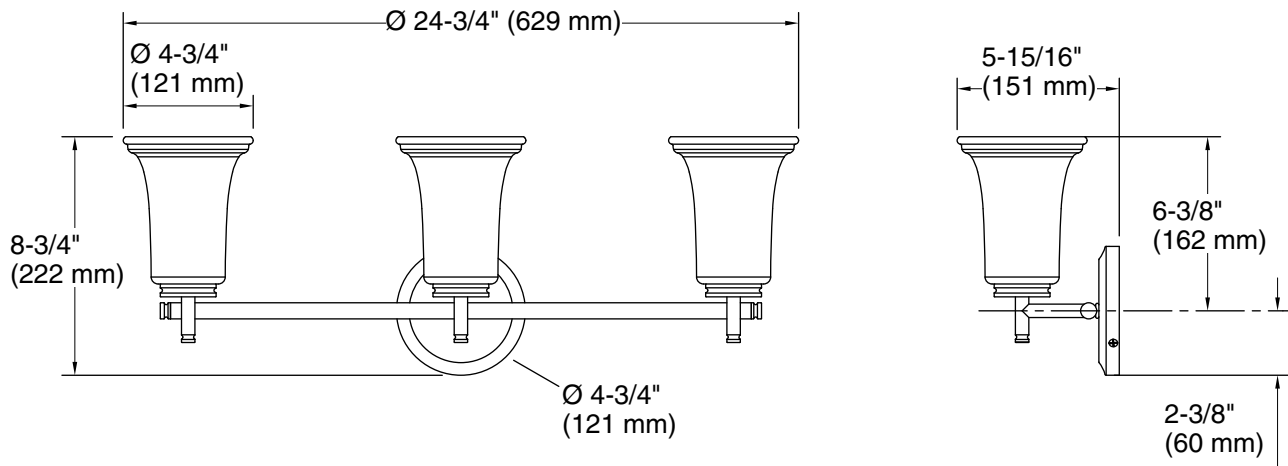

## Installation

- Wall-mount

## Technical Information

All product dimensions are nominal.

Material: Steel, Glass, Ceramic

Number of Shades: 3

Shade Type: Frosted Glass

Hanging Type: Non-hanging

Height: -