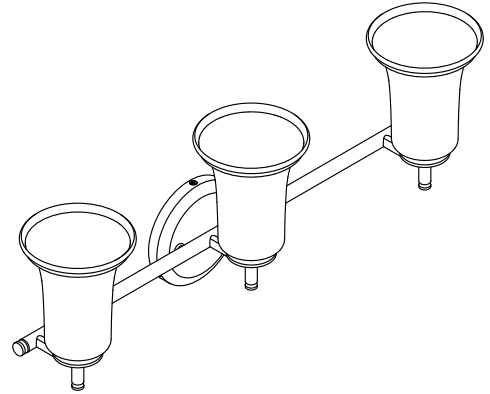

## Features

- Frosted glass shades perfectly diffuse the light, reducing glare in the bathroom
- Coordinates with other products in the Bellera collection
- Suitable for damp locations, per UL 1598
- Requires bulbs with medium (E26) base; type A19 bulb recommended (sold separately)

## Installation

- Wall-mount