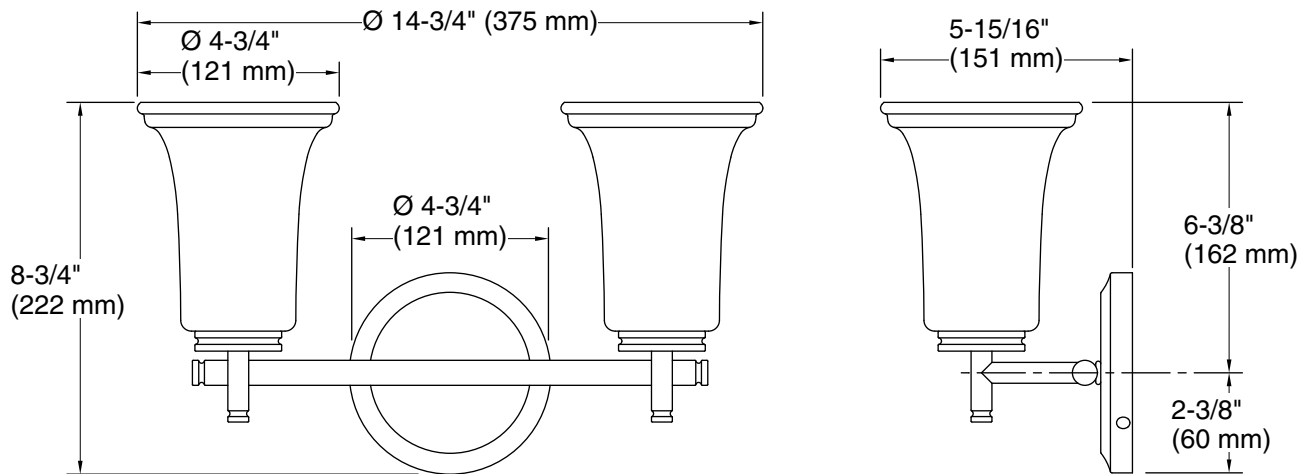

## Technical Information

All product dimensions are nominal.

Material: Steel, Glass, Ceramic

Number of Shades: 2

Shade Type: Frosted Glass

Hanging Type: Non-hanging

Height: -