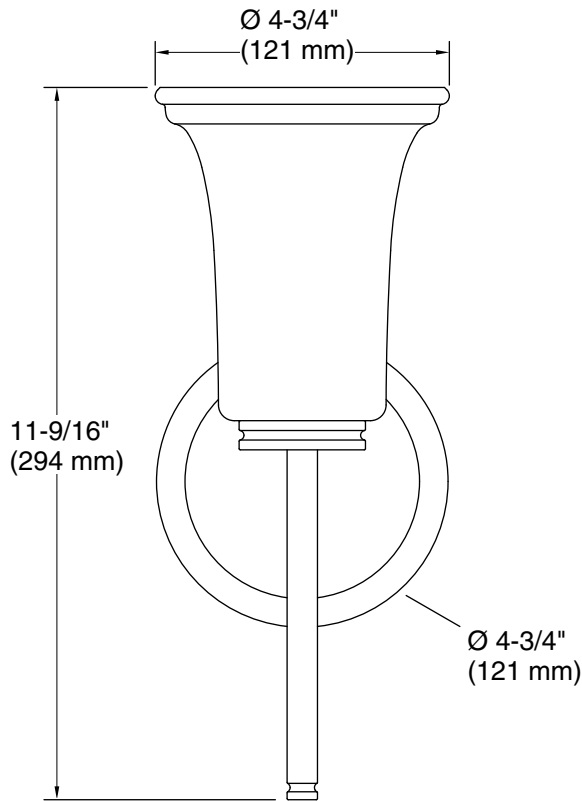

Bellera®
One-light sconce with frosted shade
K-38404-SC01

Features

- Frosted glass shade perfectly diffuses the light, reducing glare in the bathroom
- Coordinates with other products in the Bellera collection
- Suitable for damp locations, per UL 1598
- Requires bulb with medium (E26) base; type A19 bulb recommended (sold separately)

Installation

- Wall-mount

Codes/Standards

UL 1598
CSA C22.2 No. 250.0

**KOHLER® Indoor Lighting Fixtures
Limited Warranty**

See website for detailed warranty information.

Available Colors/Finishes

Color tiles intended for reference only.

Color	Code	Description
	BNL	Brushed Nickel
	BZL	Oil-Rubbed Bronze
	CPL	Polished Chrome

Technical Information

All product dimensions are nominal.

Material: Steel, Glass, Ceramic

Number of Shades: 1

Shade Type: Frosted Glass

Hanging Type: Non-hanging

Height: -

Notes

Install this product according to the installation instructions.