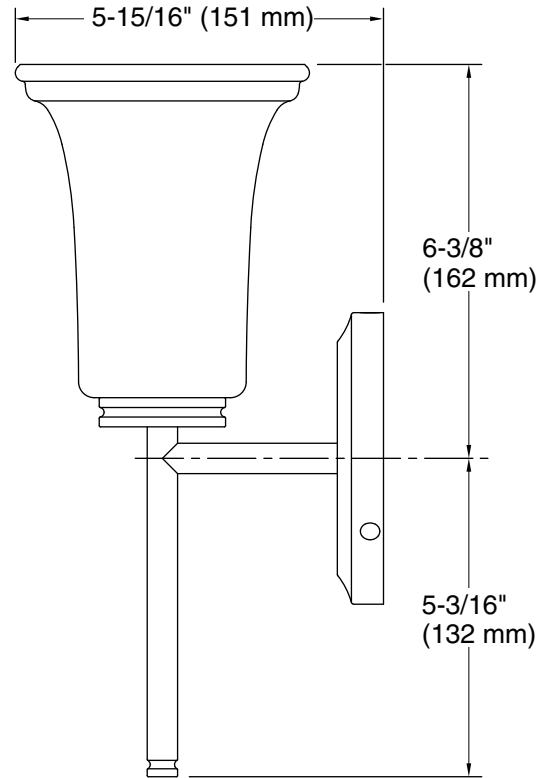

Bellera®
One-light sconce with frosted shade
K-38404-SC01

Features

- Frosted glass shade perfectly diffuses the light, reducing glare in the bathroom
- Coordinates with other products in the Bellera collection
- Suitable for damp locations, per UL 1598
- Requires bulb with medium (E26) base; type A19 bulb recommended (sold separately)

Color	Code	Description
	BNL	Brushed Nickel
	BZL	Oil-Rubbed Bronze
	CPL	Polished Chrome

Technical Information

All product dimensions are nominal.

Material: Steel, Glass, Ceramic

Number of Shades: 1

Shade Type: Frosted Glass

Hanging Type: Non-hanging

Height: -

Notes

Install this product according to the installation instructions.