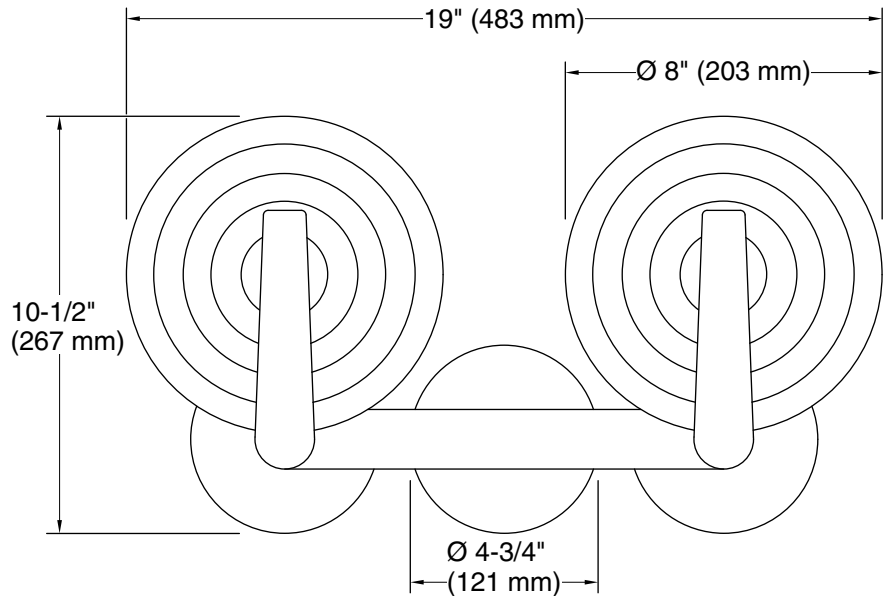

Required Electrical Service

One circuit required.

120 V, 1 A, 60 Hz

Notes

Install this product according to the installation instructions.

Technical Information

All product dimensions are nominal.

Material: Glass, Aluminum, Steel, Brass

Number of Lights: 2

Lighting Type: Socket-based

Socket Type: E-26 Medium

Number of Shades: 2

Shade Type: Clear Swirl Glass

Hanging Type: Non-hanging