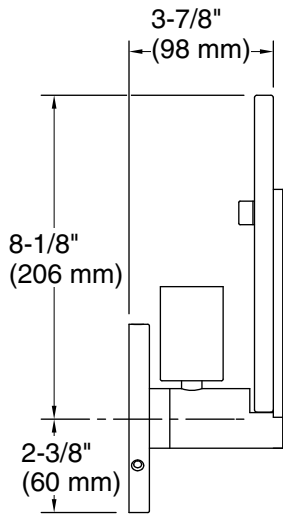

Required Electrical Service

One circuit required.

120 V, 1 A, 60 Hz

Notes

Install this product according to the installation instructions.

Technical Information

All product dimensions are nominal.

Material: Glass, Aluminum, Steel, Brass

Number of Lights: 2

Lighting Type: Socket-based

Socket Type: E-26 Medium

Number of Shades: 2

Shade Type: Clear Swirl Glass

Hanging Type: Non-hanging