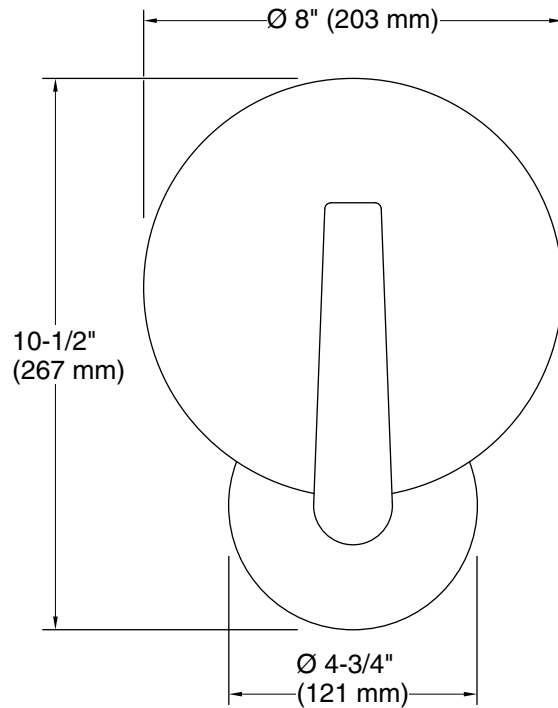

Color	Code	Description
	BNL	Brushed Nickel
	CPL	Polished Chrome
	BLL	Matte Black
	2GL	Brushed Moderne Brass

Required Electrical Service

One circuit required.

120 V, 0.5 A, 60 Hz

Technical Information

All product dimensions are nominal.

Material: Glass, Aluminum, Steel, Brass

Number of Lights: 1

Lighting Type: Socket-based

Socket Type: E-26 Medium

Number of Shades: 1

Shade Type: Etched Glass

Hanging Type: Non-hanging

Notes