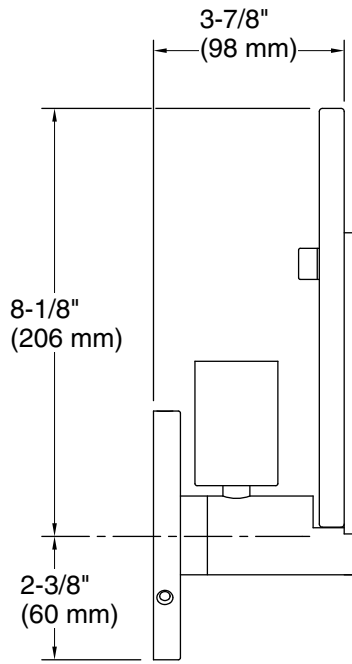

Color	Code	Description
	BNL	Brushed Nickel
	CPL	Polished Chrome
	BLL	Matte Black
	2GL	Brushed Moderne Brass

Required Electrical Service

One circuit required.

120 V, 0.5 A, 60 Hz

Technical Information

All product dimensions are nominal.

Material: Glass, Aluminum, Steel, Brass

Number of Lights: 1

Lighting Type: Socket-based

Socket Type: E-26 Medium

Number of Shades: 1

Shade Type: Etched Glass

Hanging Type: Non-hanging

Notes