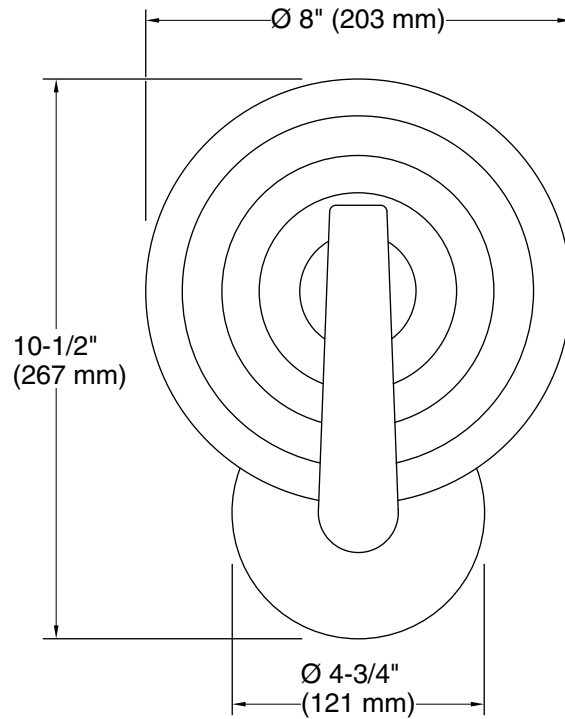

Required Electrical Service

One circuit required.

120 V, 0.5 A, 60 Hz

Technical Information

All product dimensions are nominal.

Material: Glass, Aluminum, Steel, Brass

Number of Lights: 1

Lighting Type: Socket-based

Socket Type: E-26 Medium

Number of Shades: 1

Shade Type: Clear Swirl Glass

Hanging Type: Non-hanging

Notes

Install this product according to the installation instructions.