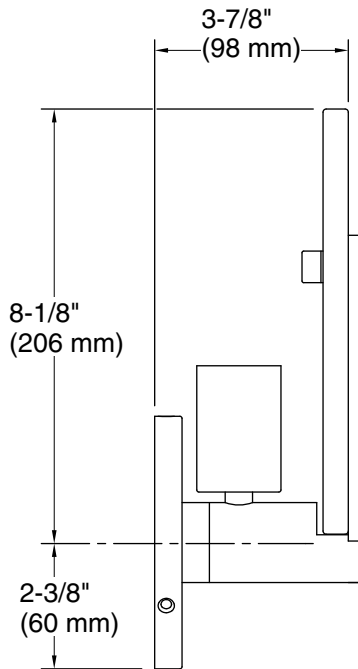

Required Electrical Service

One circuit required.

120 V, 0.5 A, 60 Hz

Technical Information

All product dimensions are nominal.

Material: Glass, Aluminum, Steel, Brass

Number of Lights: 1

Lighting Type: Socket-based

Socket Type: E-26 Medium

Number of Shades: 1

Shade Type: Clear Swirl Glass

Hanging Type: Non-hanging

Notes

Install this product according to the installation instructions.