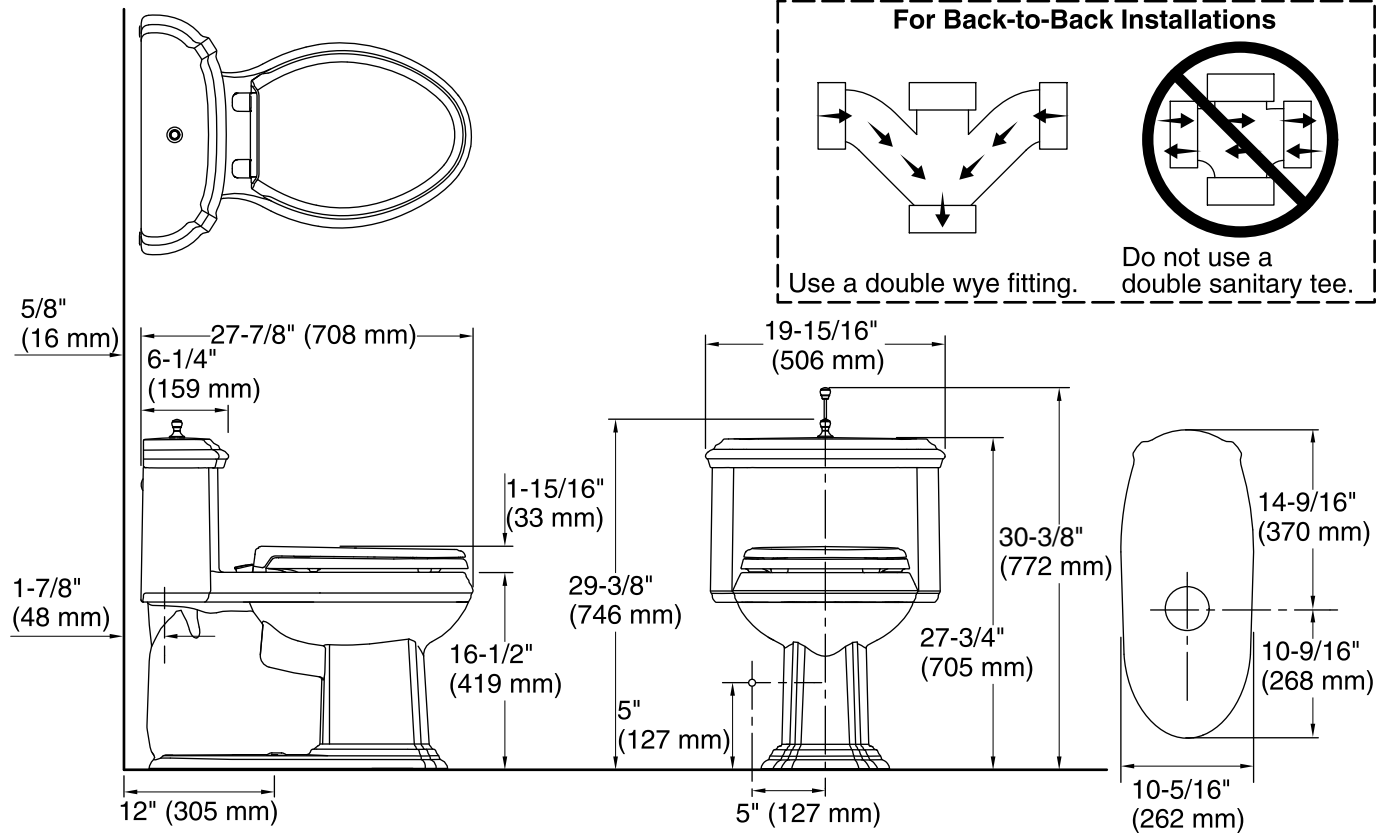

Portrait® Comfort Height®

one-piece compact elongated 1.28 gpf toilet
K-3826

Features

- One-piece toilets integrate the tank and bowl into a seamless, easy-to-clean design.
- Compact elongated bowl offers added comfort while occupying the same space as a round-front bowl.
- Comfort Height® feature offers chair-height seating that makes sitting down and standing up easier for most adults.
- 1.28 gallons per flush (gpf).
- Concealed trapway and Clean Caps® facilitate easier cleaning and enhanced design.
- Glenbury™ Quiet-Close™ seat with Grip-Tight allows seat to close quietly and quickly unlatch from the toilet for easy removal and convenient cleaning.
- Polished Chrome lift knob included.
- Coordinates with other products in the Portrait collection.

Installation

- Standard 12-inch rough-in.
- Supply line not included.

Water Conservation & Rebates

- WaterSense® toilets meet strict EPA flushing guidelines, including using at least 20 percent less water than 1.6-gallon toilets.
- Eligible for consumer rebates in some municipalities.

Technical Information

All product dimensions are nominal.

Toilet type: One-piece, Floor-mount

Waste Outlet: Floor

Bowl shape: Elongated

Flush type: AquaPiston®

Trap passageway: 2-1/8" (54 mm)

Water Consumption

Full: 1.28 gpf (4.8 lpf)

Water surface size: 10-3/4" x 6-3/4" (273 mm x 171 mm)

Rim to water surface: 6" (152 mm)

Rough-in: 12" (305 mm)

Seat-mounting holes: 5-1/2" (140 mm)

Fixture Supply Requirements

Min static pressure: 20 psi (137.9 kPa)