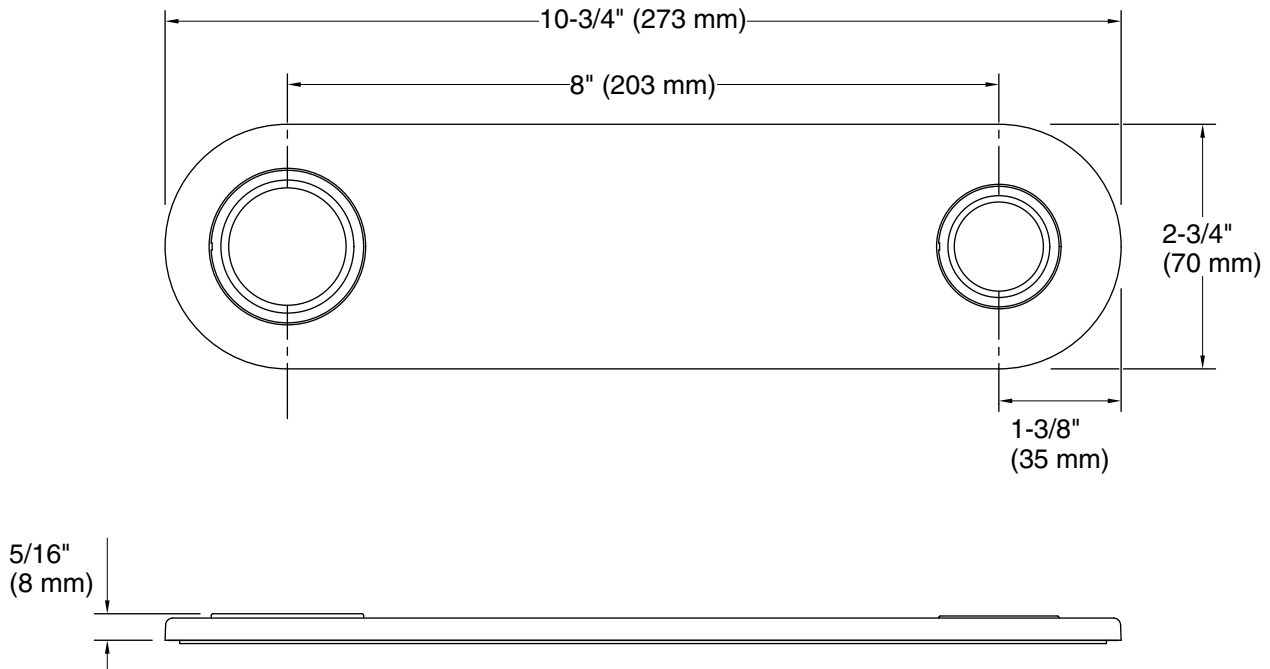

Features

- For use with Insight™ and Kinesis® touchless deck-mount faucets and soap dispensers
- Two holes on escutcheon plate enable side-by-side installation of touchless faucet and soap dispenser
- Square design option available

Material

- Premium brass construction for durability and reliability
- KOHLER® finishes resist corrosion and tarnishing

Installation

- For 8" (203 mm) centers

Codes/Standards

None Applicable

KOHLER® One-Year Limited Warranty

Technical Information

All product dimensions are nominal.

Drain included: No

Drain with overflow: No

Spout:

Notes

Install this product according to the installation instructions.