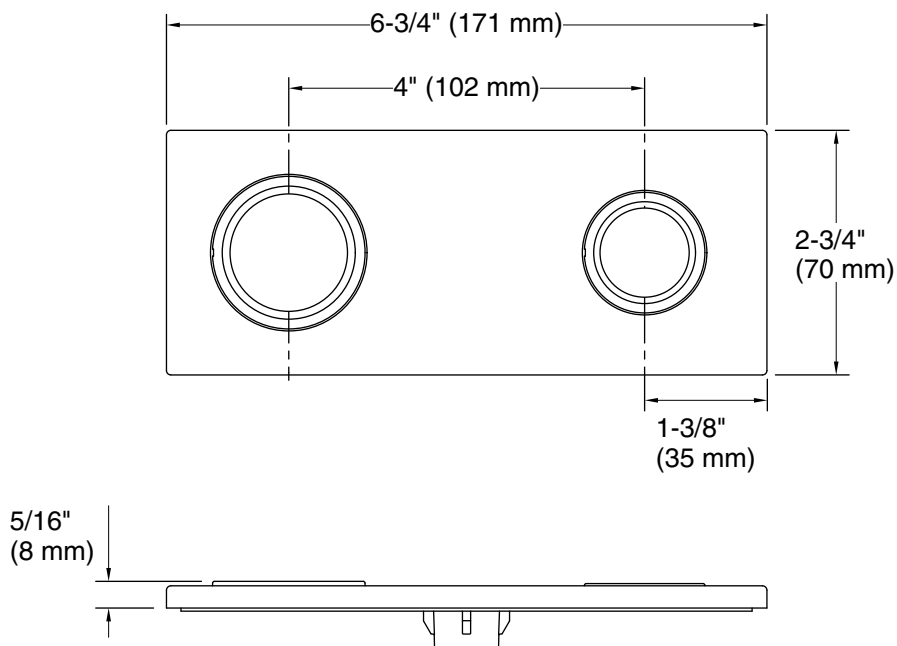

Technical Information

All product dimensions are nominal.

Drain included: No

Drain with overflow: No

Spout:

Notes

Install this product according to the installation instructions.