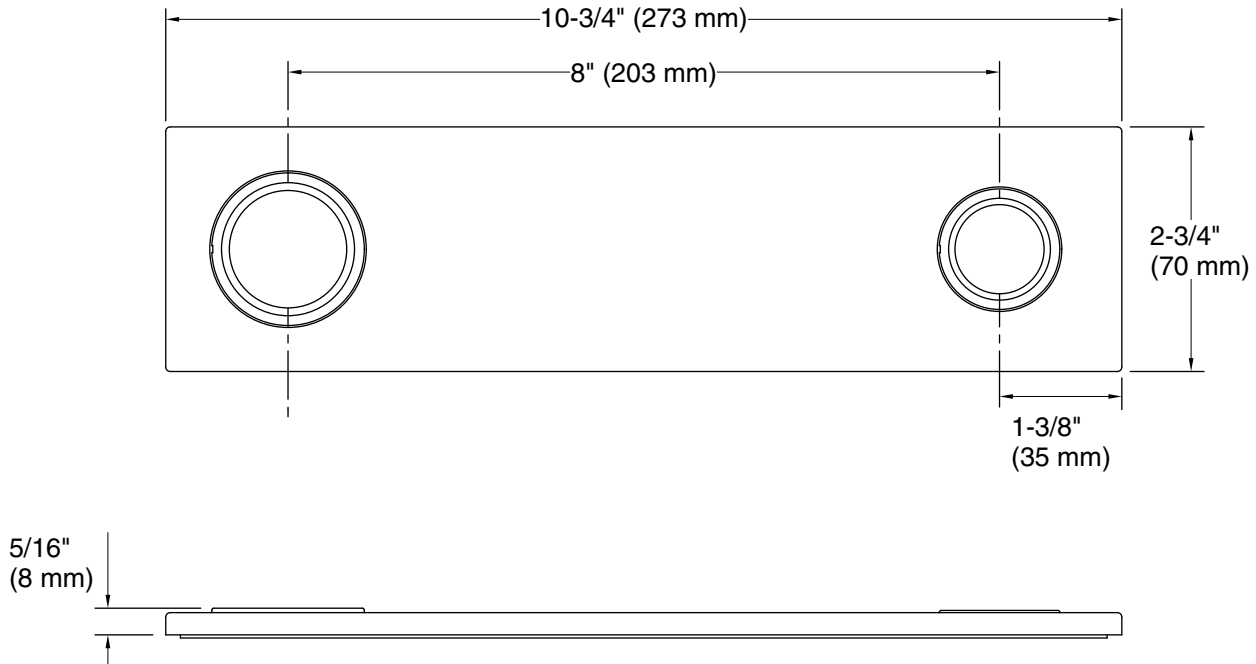

Features

- For use with Insight™ and Kinesis® touchless deck-mount faucets and soap dispensers
- Two holes on escutcheon plate enable side-by-side installation of touchless faucet and soap dispenser
- Round design option available

Technical Information

All product dimensions are nominal.

Drain included: No

Drain with overflow: No

Spout:

Notes

Install this product according to the installation instructions.