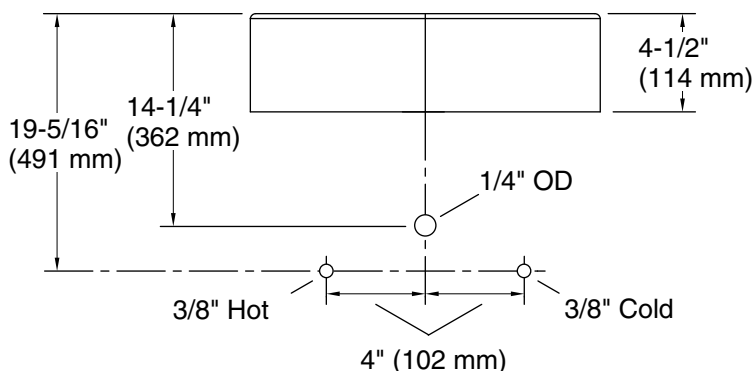

Recommended ADA Installation

Technical Information

All product dimensions are nominal.

Bowl area (Basin #1):	Length: 15-1/4" (387 mm) Width: 15-1/4" (387 mm) Bowl depth: 3-1/4" (83 mm) Water depth: 3-1/4" (83 mm)
With overflow:	No
Drain hole:	1-3/4" (44 mm)
Template:	Above-counter, 1577779-7, required, included