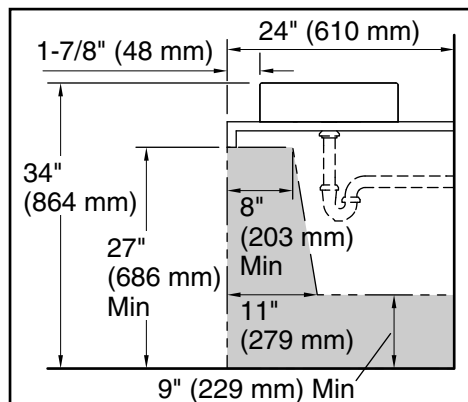

Recommended ADA Installation

Technical Information

All product dimensions are nominal.

Bowl area (Basin #1):	Length: 15-1/4" (387 mm) Width: 15-1/4" (387 mm) Bowl depth: 3-1/4" (83 mm) Water depth: 3-1/4" (83 mm)
With overflow:	No
Drain hole:	1-3/4" (44 mm)
Template:	Above-counter, 1577779-7, required, included