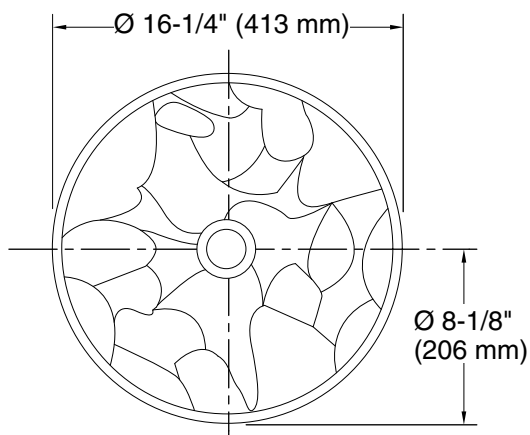

Recommended ADA Installation

Technical Information

All product dimensions are nominal.

Bowl area (Basin #1):	Length: 15-1/4" (387 mm) Width: 15-1/4" (387 mm) Bowl depth: 3-1/4" (83 mm) Water depth: 3-1/4" (83 mm)
With overflow:	No
Drain hole:	1-3/4" (44 mm)
Template:	Above-counter, 1577779-7, required, included