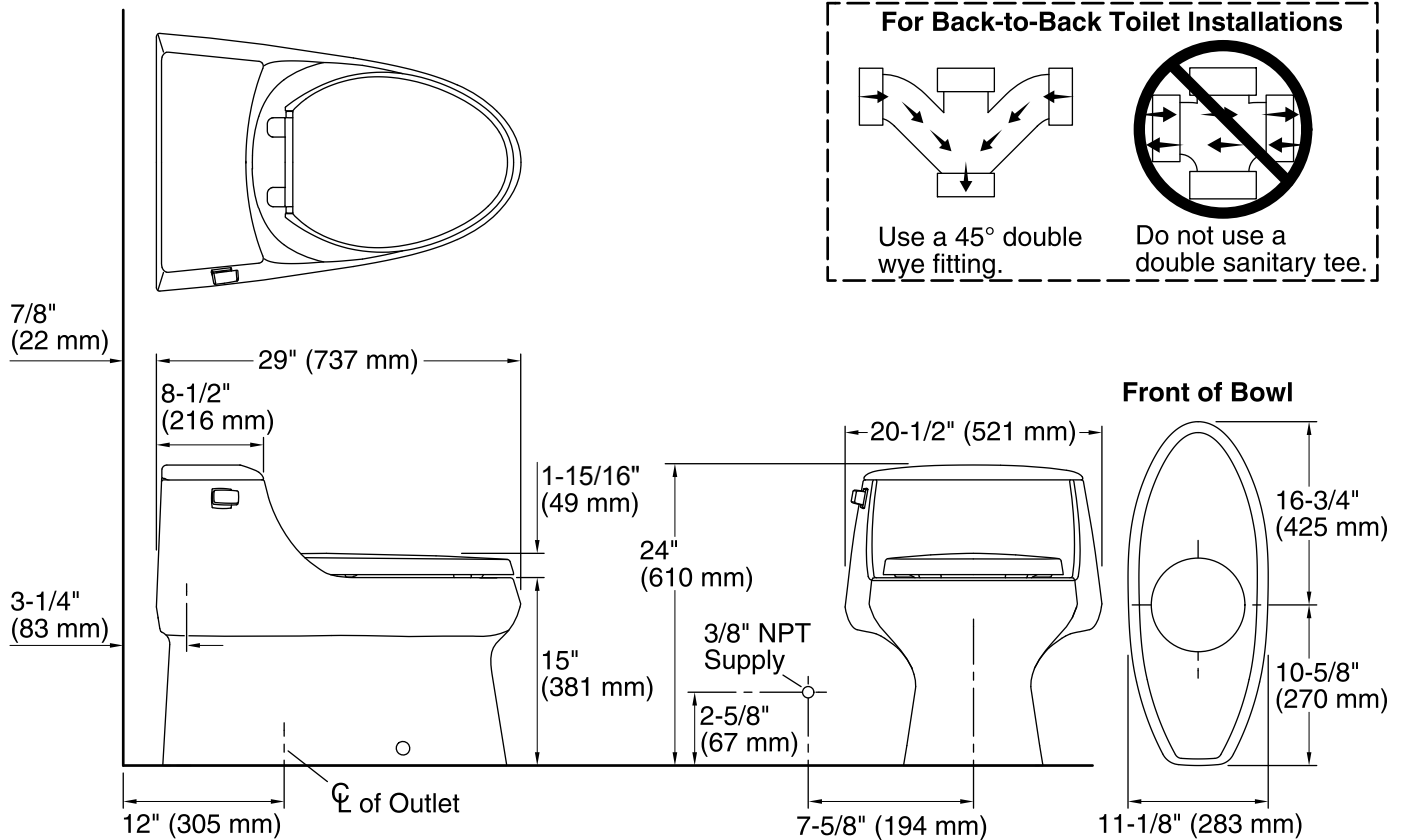

## Installation

- Standard 12-inch rough-in.
- Supply line not included.

### Technical Information

All product dimensions are nominal.

Toilet type:	One-piece, Floor-mount
Waste Outlet:	Floor
Bowl shape:	Elongated
Flush type:	Siphon jet
Water Consumption	
Full:	1.28 gpf (4.8 lpf)
Water surface size:	11-1/2" x 7" (292 mm x 178 mm)
Rough-in:	12" (305 mm)
Template:	1231981-7, required, included

### Notes

Install this product according to the installation instructions.

For back-to-back toilet installations: Use only a 45° double wye fitting.