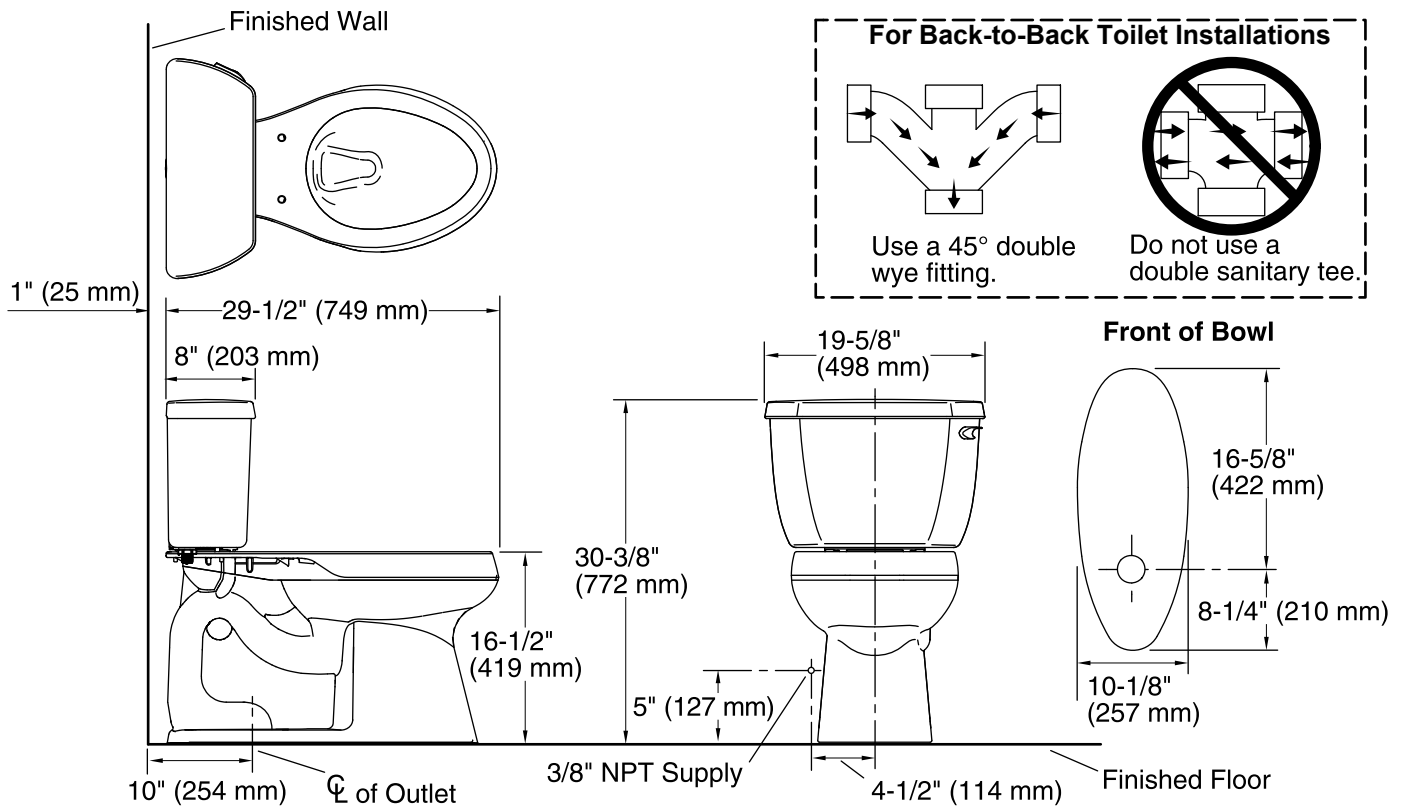

For the most current Specification Sheet, go to www.kohler.com.

9-7-2019 09:45 - US/CA

THE BOLD LOOK
OF **KOHLER**®

KOHLER®

Highline® Classic Comfort Height®

two-piece elongated 1.28 gpf toilet

K-3713-RA

Technical Information

All product dimensions are nominal.

Toilet type:	Two-piece, Floor-mount
Waste Outlet:	Floor
Bowl shape:	Elongated
Flush type:	Class Five®
Trap passageway:	2-1/8" (54 mm)
Water Consumption	
Full:	1.28 gpf (4.8 lpf)
Water surface size:	11-3/8" x 8" (289 mm x 203 mm)
Rim to water surface:	5-7/8" (149 mm)
Rough-in:	10" (254 mm)
Seat-mounting holes:	5-1/2" (140 mm)

Notes

Install this product according to the installation instructions.

For back-to-back toilet installations: Use only a 45° double wye fitting.

ADA, OBC, CSA B651 compliant when installed to the specific requirements of these regulations.