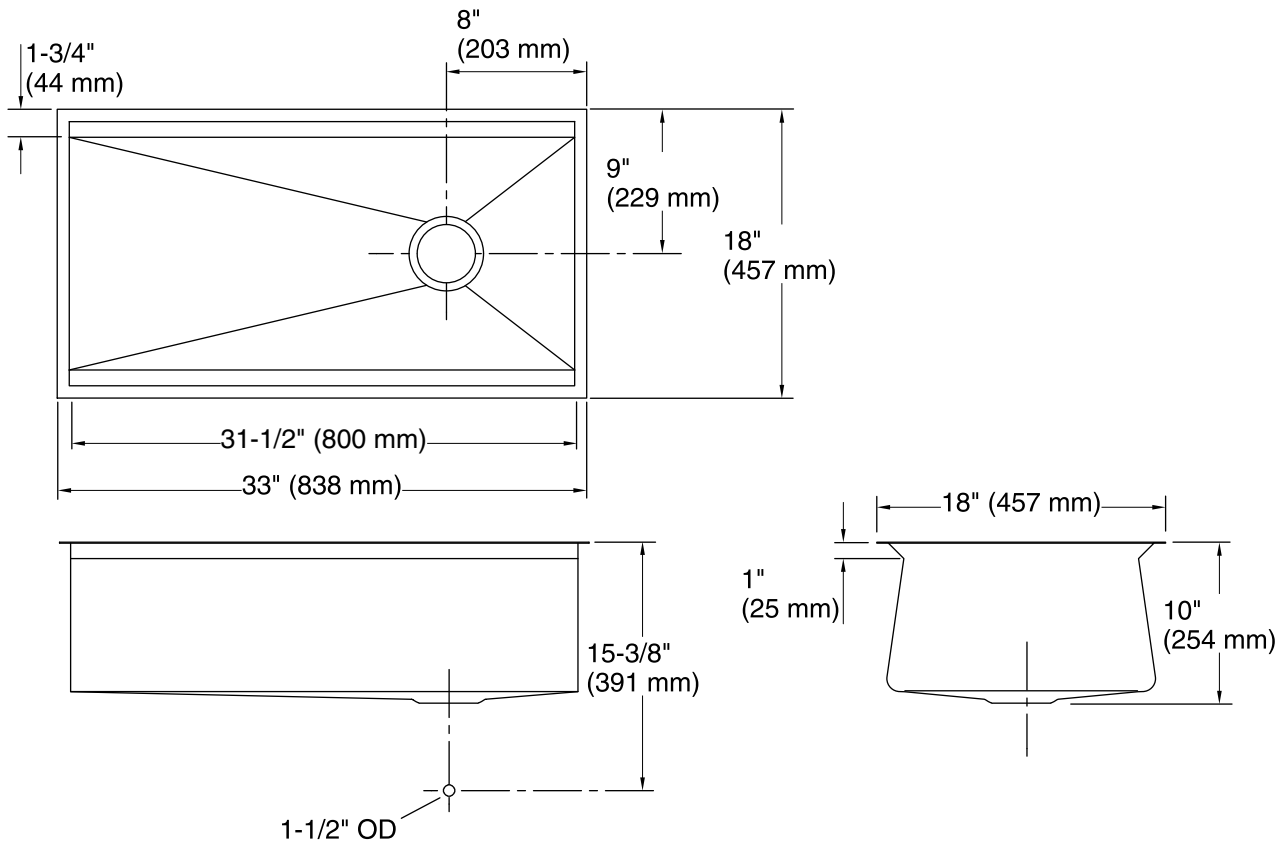

### Included Components

Additional Components:

Hardware kit(s)  
Wine glass rack  
bottom bowl rack

### Technical Information

All product dimensions are nominal.

Bowl configuration:	Single
Installation:	Under-mount
Min. base cabinet width:	36" (914 mm)
Bowl area (Only):	Length: 31-1/2" (800 mm) Width: 16-1/2" (419 mm) Bowl depth: 9-3/4" (248 mm) Water depth: 9-3/4" (248 mm)
Drain hole:	3-5/8" (92 mm)
Template:	1093327-7, required, included