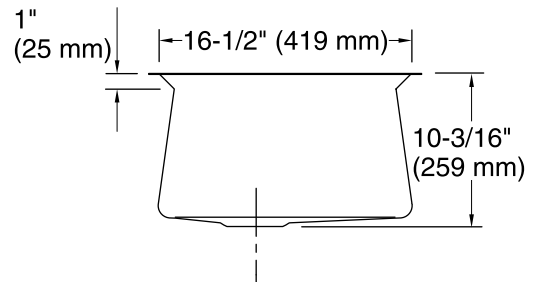

Optional Products/Accessories

- K-3140 Cutting Board

Included Components

Product consists of:

- K-6135 Left-Bowl Sink Rack
- K-6136 Right-Bowl Sink Rack
- 91915 Hardware Kit
- K-6133 Wine Glass Rack

Codes/Standards

ASME A112.19.3/CSA B45.4

Lifetime Limited Warranty for KOHLER® Stainless Steel Sinks

See website for detailed warranty information.

Technical Information

All product dimensions are nominal.

Bowl configuration: Off-set Large/small

Installation: Under-mount

Min. base cabinet width: 36" (914 mm)

Bowl area (Left):
 Length: 16-3/8" (416 mm)
 Width: 16-1/2" (419 mm)
 Bowl depth: 9-3/4" (248 mm)
 Water depth: 9-3/4" (248 mm)

Bowl area (Right):
 Length: 12-1/8" (308 mm)
 Width: 16-1/2" (419 mm)
 Bowl depth: 9-3/4" (248 mm)
 Water depth: 9-3/4" (248 mm)

Drain hole: 3-5/8" (92 mm)

Template: 1093327-7, required, included

Notes

Install this product according to the installation instructions.