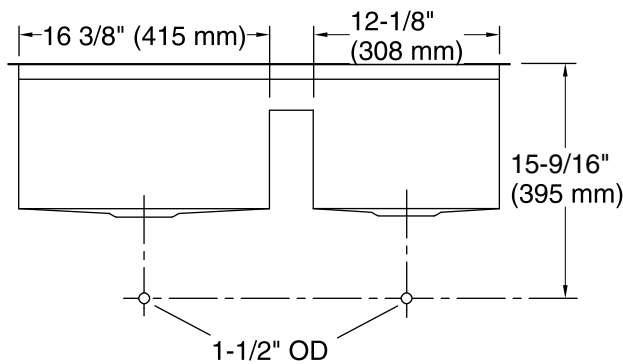

Technical Information

All product dimensions are nominal.

Bowl configuration: Off-set Large/small

Installation: Under-mount

Min. base cabinet width: 36" (914 mm)

Bowl area (Left):
Length: 16-3/8" (416 mm)
Width: 16-1/2" (419 mm)
Bowl depth: 9-3/4" (248 mm)
Water depth: 9-3/4" (248 mm)

Bowl area (Right):
Length: 12-1/8" (308 mm)
Width: 16-1/2" (419 mm)
Bowl depth: 9-3/4" (248 mm)
Water depth: 9-3/4" (248 mm)

Drain hole: 3-5/8" (92 mm)

Template: 1093327-7, required, included

Notes

Install this product according to the installation instructions.