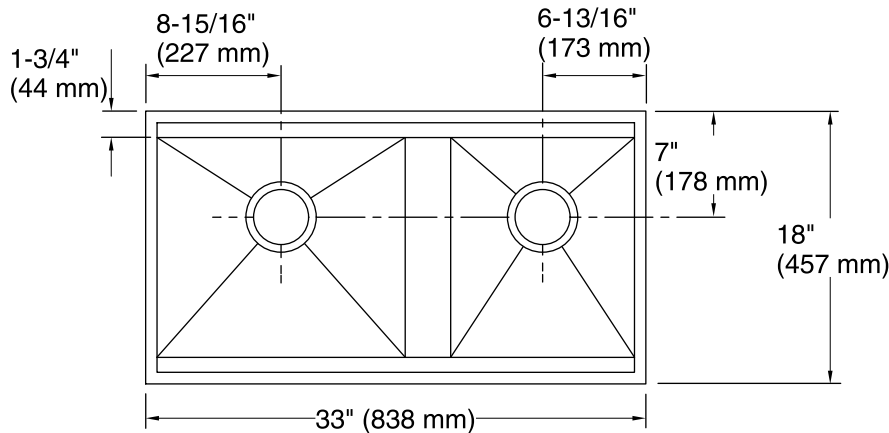

Technical Information

All product dimensions are nominal.

Bowl configuration: Off-set Large/small

Installation: Under-mount

Min. base cabinet width: 36" (914 mm)

Bowl area (Left):
Length: 16-3/8" (416 mm)
Width: 16-1/2" (419 mm)
Bowl depth: 9-3/4" (248 mm)
Water depth: 9-3/4" (248 mm)

Bowl area (Right):
Length: 12-1/8" (308 mm)
Width: 16-1/2" (419 mm)
Bowl depth: 9-3/4" (248 mm)
Water depth: 9-3/4" (248 mm)

Drain hole: 3-5/8" (92 mm)

Template: 1093327-7, required, included

Notes

Install this product according to the installation instructions.