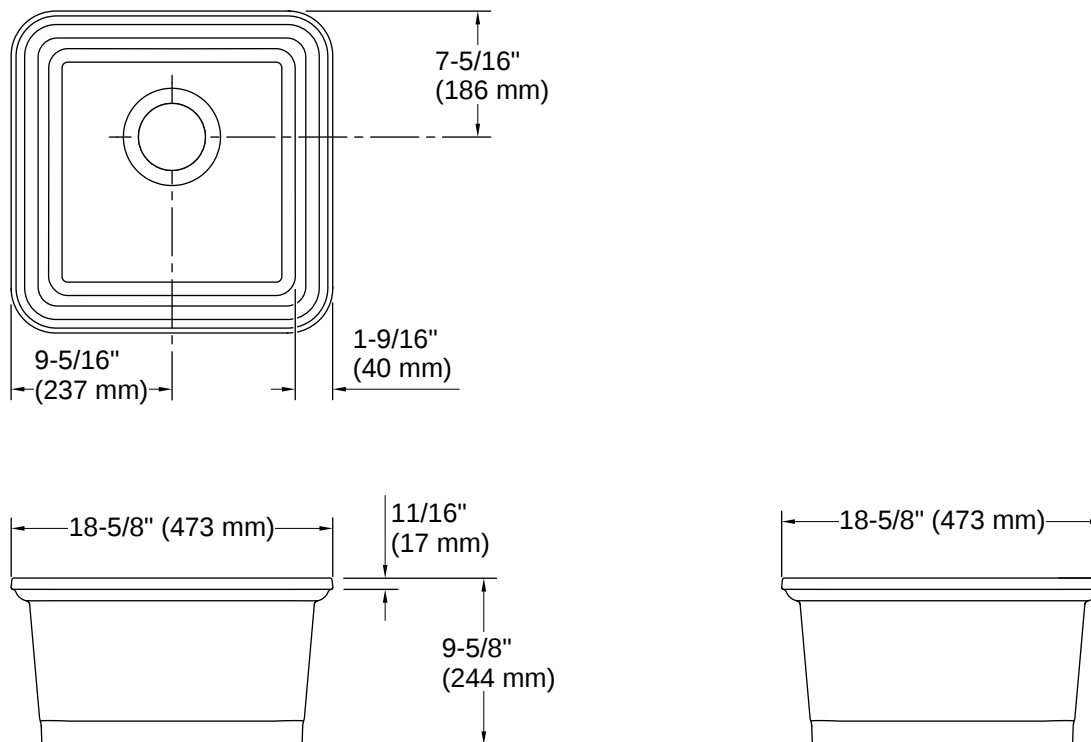

Audrine™ | K-36259

18-5/8" undermount bar sink

Features

- Designed in collaboration with Studio McGee
- Single bowl
- 9" (229 mm) depth provides generous workspace
- Rear drain increases workspace in the sink and allows for more storage space underneath the sink
- Bowl slopes toward drain to minimize water pooling
- 21" (533 mm) minimum base cabinet width
- Box Includes: Sink, color-matched sink rack
- Sink drain with strainer sold separately

THE BOLD LOOK
OF **KOHLER**

Codes/Standards

ASME A112.19.2/CSA B45.1

Technical Information

All product dimensions are nominal.

Drain Hole Diameter:	3-7/8" (98 mm)
Minimum Base Cabinet Width:	21" (533 mm)
Basin Configuration:	Single Bowl
Basin Length:	15-1/2" (394 mm)
Basin Width:	15-1/2" (394 mm)
Basin Depth:	9" (229 mm)

Installation

- Undermount

Installation Notes

Install this product according to the installation instructions.

We recommend measuring the actual sink to be installed to create the countertop cut out to ensure exact fit