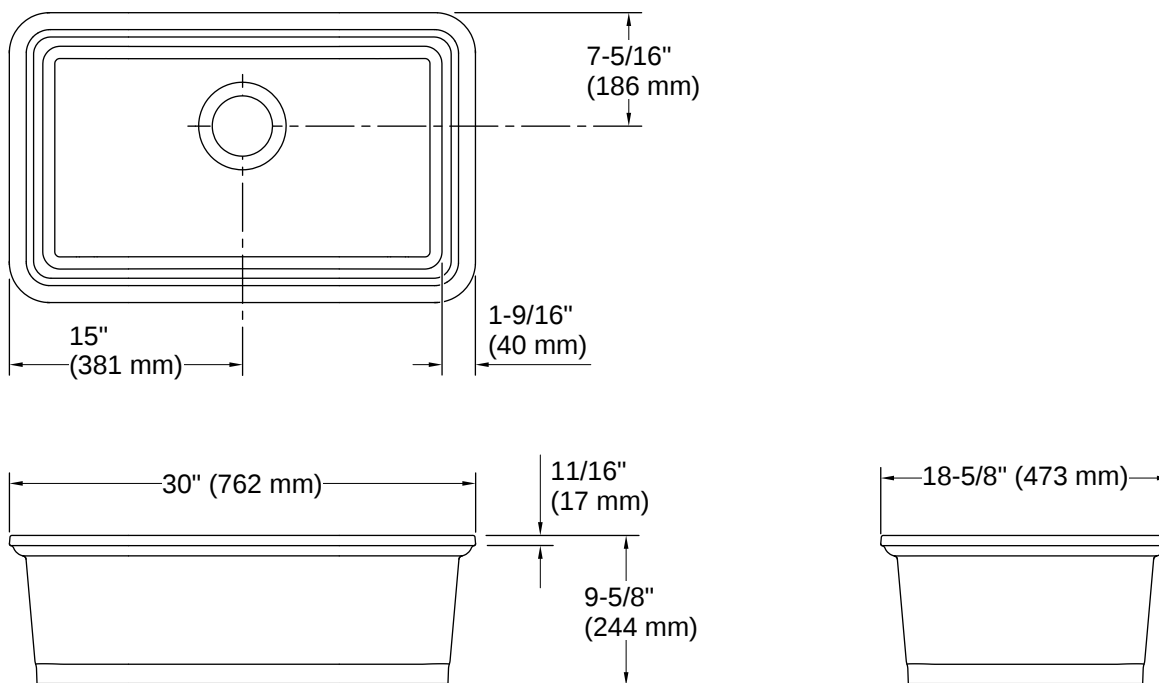

Audrine™ | K-36255

30" undermount single-bowl kitchen sink

Features

- Designed in collaboration with Studio McGee
- Single bowl
- 9" (229 mm) depth provides generous workspace
- Rear drain increases workspace in the sink and allows for more storage space underneath the sink
- Bowl slopes toward drain to minimize water pooling
- 33" (838 mm) minimum base cabinet width
- Box Includes: Sink, color-matched sink rack
- Sink drain with strainer sold separately

THE BOLD LOOK
OF **KOHLER**

Codes/Standards

ASME A112.19.2/CSA B45.1

Technical Information

All product dimensions are nominal.

Drain Hole Diameter:	3-7/8" (98 mm)
Minimum Base Cabinet Width:	33" (838 mm)
Basin Configuration:	Single Bowl
Basin Length:	26-7/8" (683 mm)
Basin Width:	15-1/2" (394 mm)
Basin Depth:	9" (229 mm)

Installation

- Undermount

Installation Notes

Install this product according to the installation instructions.

We recommend measuring the actual sink to be installed to create the countertop cut out to ensure exact fit