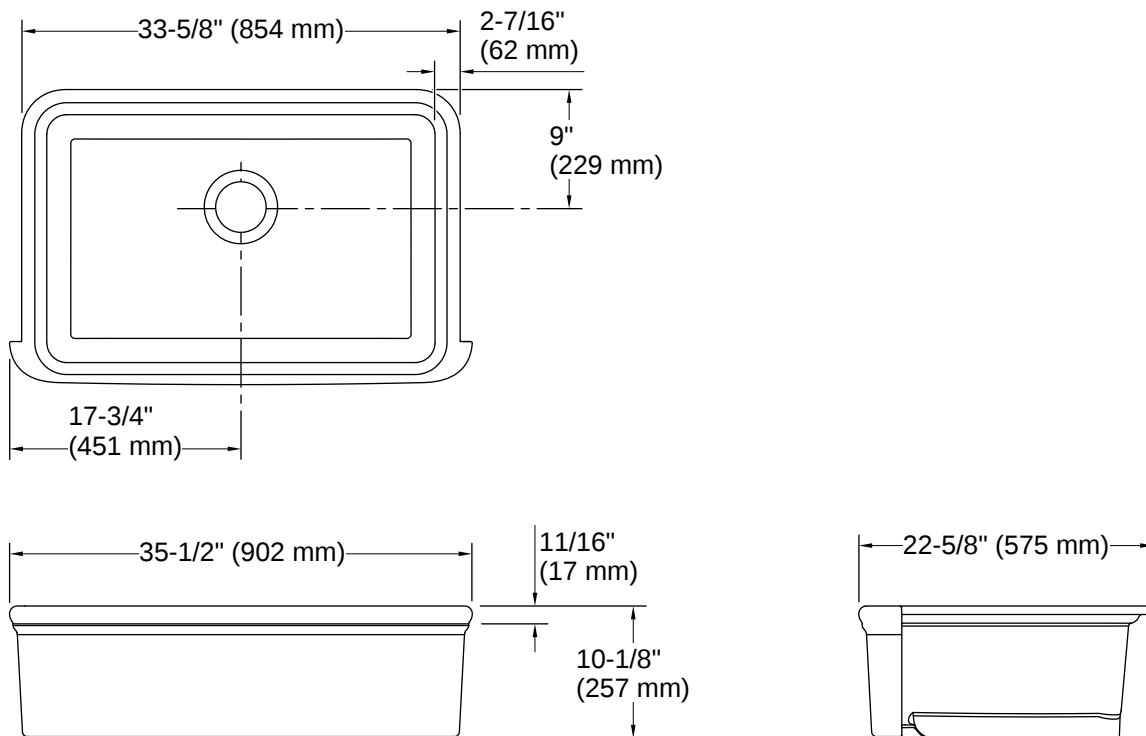

Installation Notes

Install this product according to the installation instructions.

We recommend measuring the actual sink to be installed to create the countertop cut out to ensure exact fit