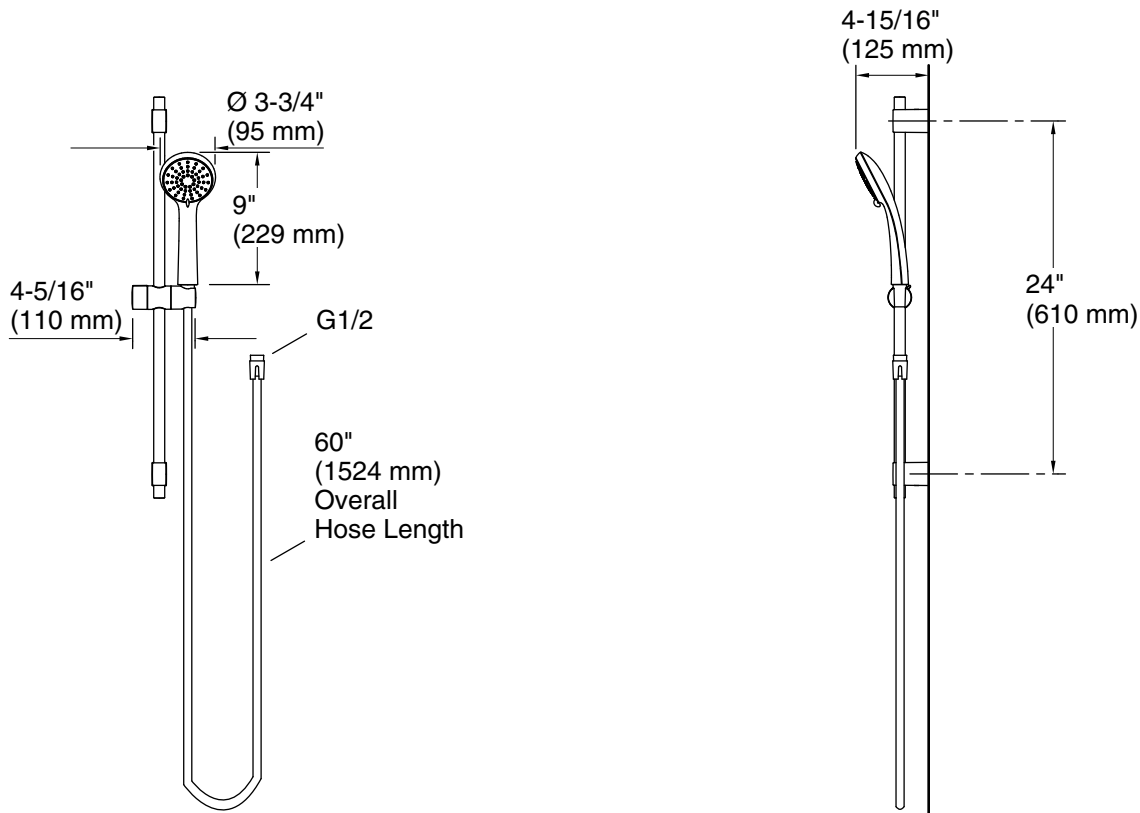

Features

- Advanced spray engine provides three alternate experiences: wide coverage, intense drenching, and targeted spray
- Wide coverage spray produces an encompassing spray for everyday use
- Intense drenching spray delivers a forceful spray ideal for rinsing shampoo from hair
- Targeted spray is a focused stream for targeting sore muscles or use as a utility spray
- Thumb tab allows for a smooth transition between sprays
- Combination of balance, weight, grip, and angle makes this handshower comfortable and easy to use
- MasterClean™ sprayface features an easy-to-clean surface that withstands mineral buildup and maximizes spray performance
- 1.75 gpm (6.6 lpm) maximum handshower flow rate at 80 psi (5.5 bar)
- Slidebar features adjustable mounting brackets for installation flexibility
- Box includes: Handshower, 24" slidebar with mounting brackets, 60" (1524 mm) metal hose
- Coordinates with other products in the Bellera collection
- This product can help a building earn Water Efficiency points in LEED® Green Building Rating System

Material

- KOHLER finishes resist corrosion and tarnishing

Included Components

K-35949-G Three-function handshower, 1.75 gpm
K-98341BR Slidebar, 610mm

Codes/Standards

ASME A112.18.1/CSA B125.1
DOE - Energy Policy Act 1992
EPA WaterSense®
California Energy Commission (CEC)

Technical Information

All product dimensions are nominal.

Drain included: No

Spout:

Handshower rated max flow: 1.75 gal/min (6.6 l/min)

Notes

For use with automatic compensating valves rated at 1.05 gal/min (4 l/min) or less.