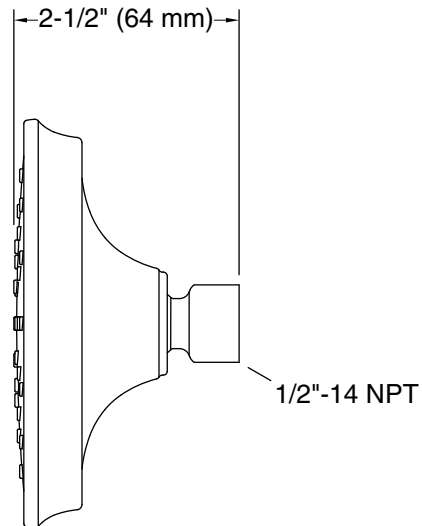

Features

- Full coverage spray produces an encompassing spray ideal for everyday use
- 1.75 gpm (6.6 lpm) maximum flow rate at 45 psi (3.1 bar)
- MasterClean™ sprayface features an easy-to-clean surface that withstands mineral buildup and maximizes spray performance
- Coordinates with other products in the Bellera collection
- This product can help a building earn Water Efficiency points in LEED® Green Building Rating System

Material

- Durable material construction
- KOHLER finishes resist corrosion and tarnishing

Installation

- Wall-mount
- 1/2" -14 NPT connection
- Shower arm and flange sold separately

Codes/Standards

ASME A112.18.1/CSA B125.1
DOE - Energy Policy Act 1992
EPA WaterSense®
California Energy Commission (CEC)

Technical Information

All product dimensions are nominal.

Drain included: No

Spout:

Handshower rated max flow: 1.75 gal/min (6.6 l/min)

Shower/Rainhead rated max flow: 1.75 gal/min (6.6 l/min)

Notes

Install this product according to the installation instructions.