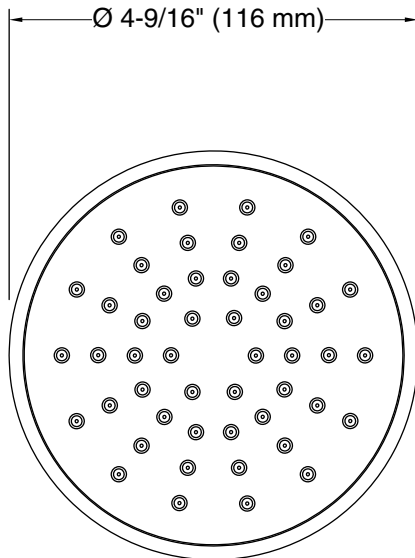

Features

- Full coverage spray produces an encompassing spray ideal for everyday use
- 1.75 gpm (6.6 lpm) maximum flow rate at 45 psi (3.1 bar)
- MasterClean™ sprayface features an easy-to-clean surface that withstands mineral buildup and maximizes spray performance
- Coordinates with other products in the Bellera collection
- This product can help a building earn Water Efficiency points in LEED® Green Building Rating System

Material

- Durable material construction
- KOHLER finishes resist corrosion and tarnishing

Installation

- Wall-mount
- 1/2" -14 NPT connection
- Shower arm and flange sold separately

Codes/Standards

ASME A112.18.1/CSA B125.1
DOE - Energy Policy Act 1992
EPA WaterSense®
California Energy Commission (CEC)

Technical Information

All product dimensions are nominal.

Drain included: No

Spout:

Handshower rated max flow: 1.75 gal/min (6.6 l/min)

Shower/Rainhead rated max flow: 1.75 gal/min (6.6 l/min)

Notes

Install this product according to the installation instructions.