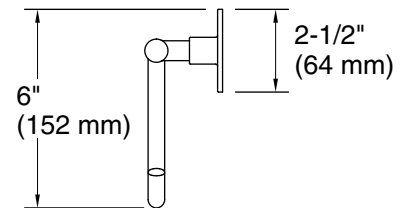

THE BOLD LOOK
OF **KOHLER**®

Technical Information

All product dimensions are nominal.

Material: Zinc, Stainless Steel

Notes

Install this product according to the installation instructions.

CAUTION: Risk of personal injury. Do not install these products in any area where they are likely to be used inadvertently as a grab bar or support bar. These products are not designed or intended for use as a grab bar or support bar.