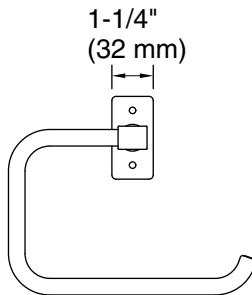

Technical Information

All product dimensions are nominal.

Material: Zinc, Stainless Steel

Notes

Install this product according to the installation instructions.

CAUTION: Risk of personal injury. Do not install these products in any area where they are likely to be used inadvertently as a grab bar or support bar. These products are not designed or intended for use as a grab bar or support bar.