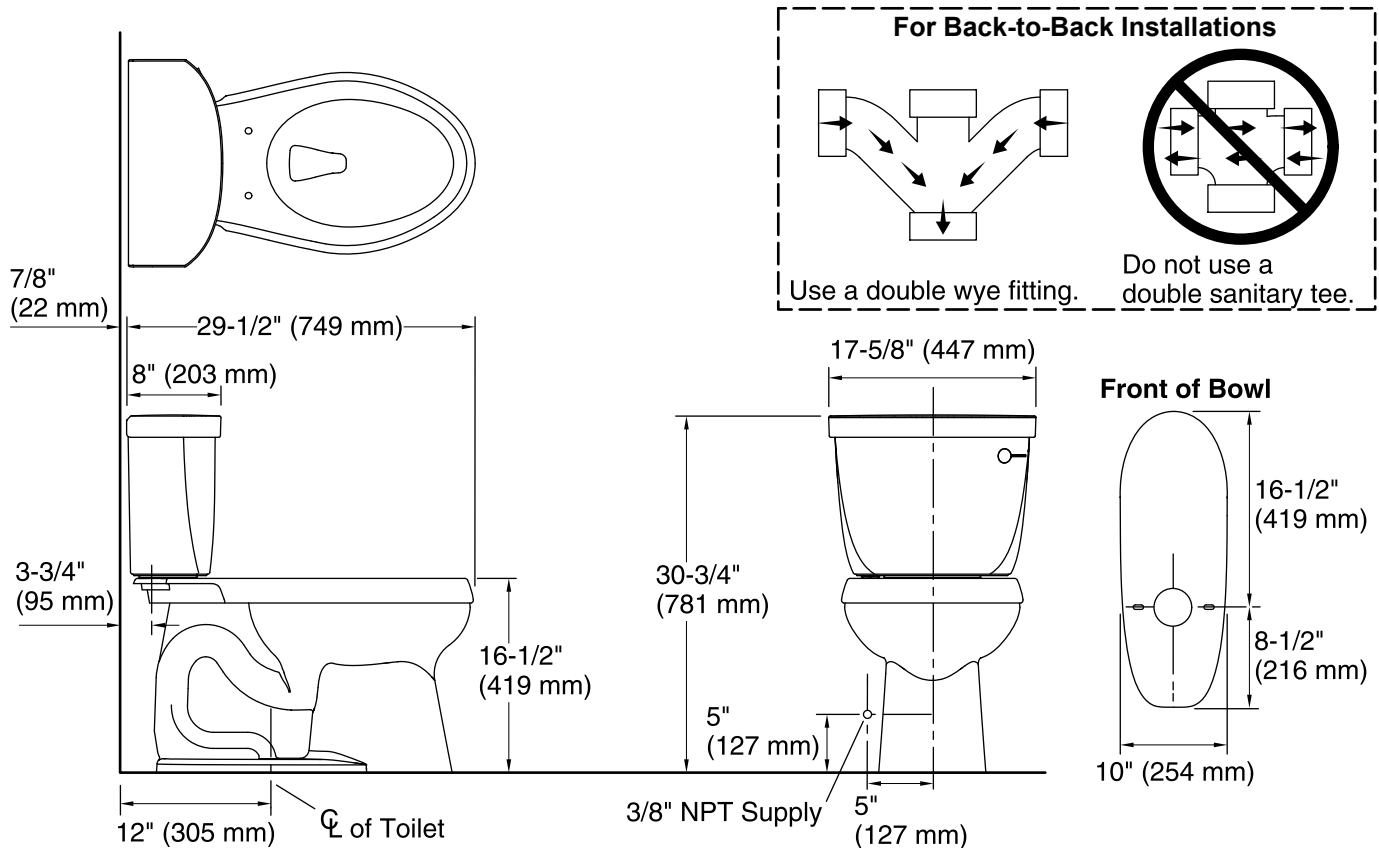

Cimarron® Comfort Height®

two-piece elongated 1.6 gpf toilet
K-3589-TR

Features

- Two-piece toilet.
- Elongated bowl offers added room and comfort.
- Comfort Height® feature offers chair-height seating that makes sitting down and standing up easier for most adults.
- 1.6 gallons per flush (gpf).
- Right-hand Polished Chrome trip lever included.
- Tank locks included.
- Combination consists of the K-4309 bowl and the K-4418-TR tank.
- Coordinates with other products in the Cimarron collection.

Installation

- Standard 12-inch rough-in.
- DryLock™ System saves installation time and helps prevent water leakage.
- Seat and supply line not included.

Recommended Products/Accessories

- K-4636 Cachet® Quiet-Close™ Elongated Toilet Seat
- K-5588 Purefresh® Elongated Toilet Seat
- K-4108 C³®-230 elongated cleansing toilet seat
- K-5420 Low-Profile Bolt Caps
- K-9466-L Left-Hand Trip Lever
- K-9470-L Left-Hand Trip Lever
- 1023457 Wax Ring/Hardware Kit
- 1265114 Connector Hose

Color	Code	Description
	0	White
	96	Biscuit
	47	Almond

Cimarron® Comfort Height®
two-piece elongated 1.6 gpf toilet
K-3589-TR

Technical Information

All product dimensions are nominal.

- Toilet type: Two-piece, Floor-mount
- Waste Outlet: Floor
- Bowl shape: Elongated
- Flush type: AquaPiston®
- Trap passageway: 2-1/8" (54 mm)
- Water Consumption
 - Full: 1.6 gpf (6 lpf)
- Water surface size: 10-1/2" x 7-1/8" (267 mm x 181 mm)
- Rim to water surface: 6-1/8" (156 mm)
- Rough-in: 12" (305 mm)
- Seat-mounting holes: 5-1/2" (140 mm)

Notes

- Install this product according to the installation instructions.
- For back-to-back toilet installations: Use only a 45° double wye fitting.
- ADA, OBC, CSA B651 compliant when installed to the specific requirements of these regulations.
- Plumbing codes may require elongated toilets and elongated, open-front seats in public bathrooms.
- Accessibility standards may require controls to be located on the open side of the toilet.