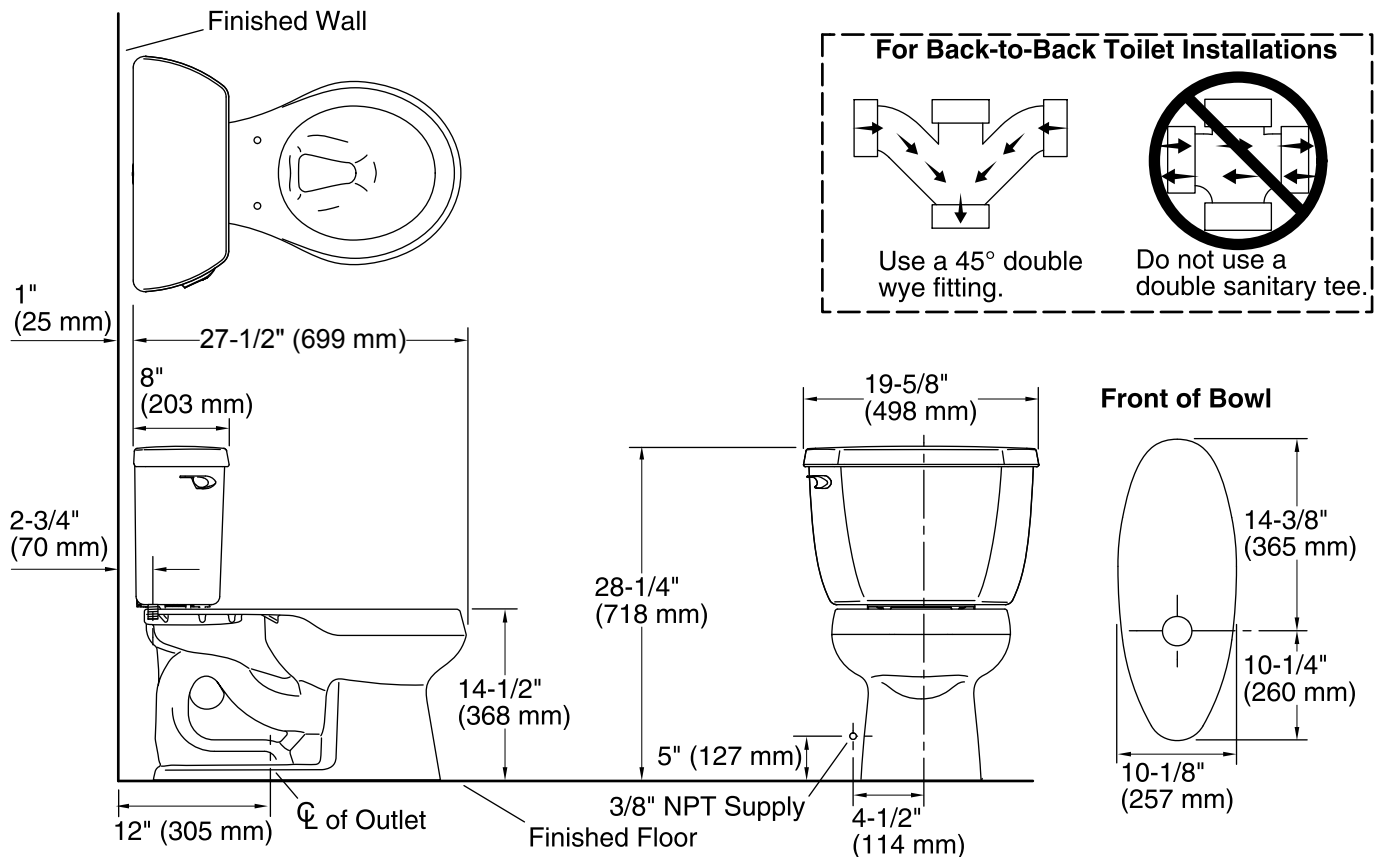

#### Features

- Two-piece toilet.
- Round-front bowl offers an ideal solution for smaller baths and powder rooms.
- 1.28 gallons per flush (gpf).
- Standard left-hand trip lever included.
- Tank locks included.
- Combination consists of the K-4436-T tank and the K-4197 bowl.
- Coordinates with other products in the Wellworth collection.

#### Installation

- Standard 12-inch rough-in.
- Seat and supply line not included.

### Technical Information

All product dimensions are nominal.

Toilet type:	Two-piece, Floor-mount
Waste Outlet:	Floor
Bowl shape:	Round-front
Flush type:	Class Five®
Trap passageway:	2-1/8" (54 mm)
Water Consumption	
Full:	1.28 gpf (4.8 lpf)
Water surface size:	10-1/2" x 7-3/4" (267 mm x 197 mm)
Rim to water surface:	5-1/4" (133 mm)
Rough-in:	12" (305 mm)
Seat-mounting holes:	5-1/2" (140 mm)