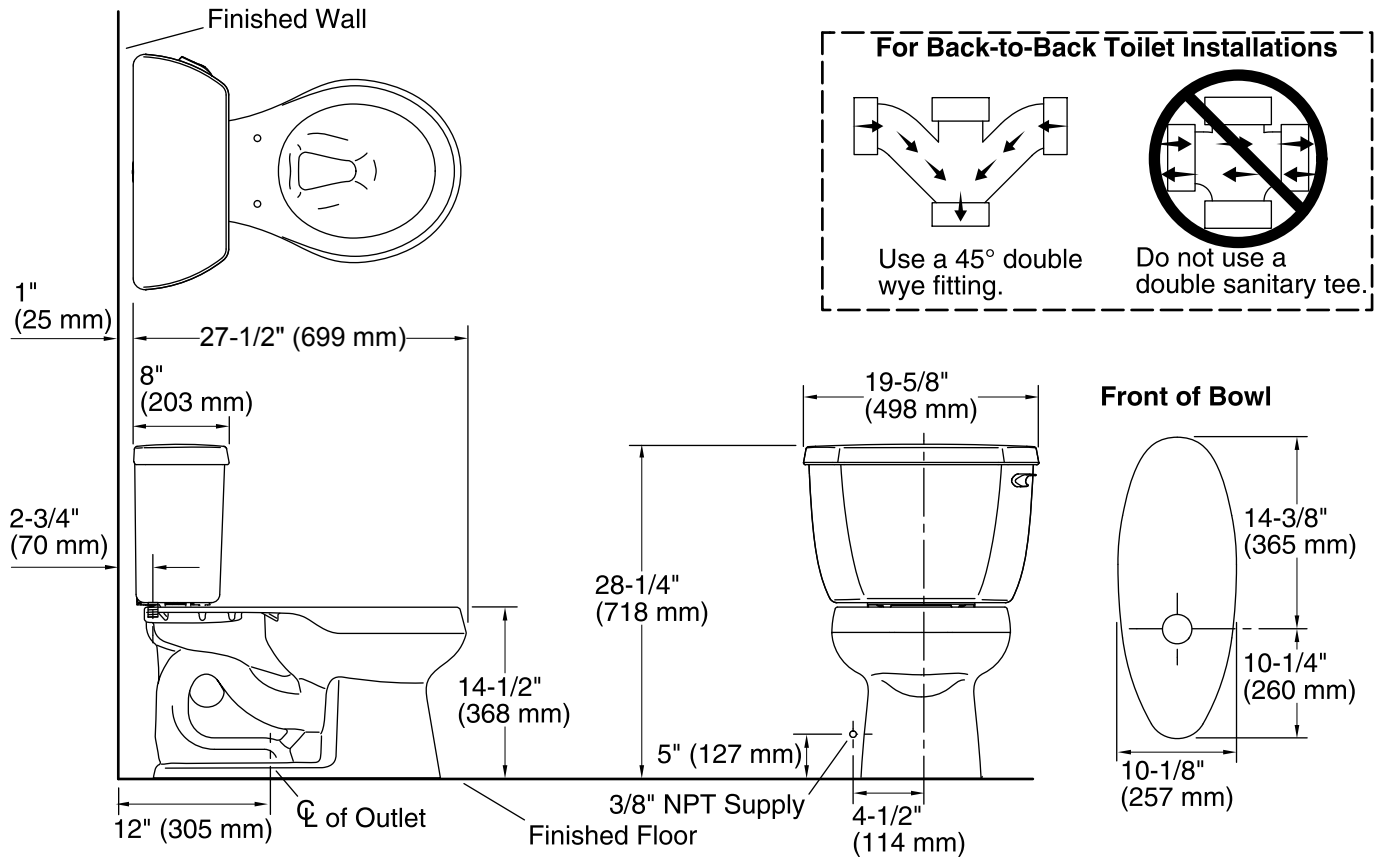

Installation

- Standard 12-inch rough-in.
- Seat and supply line not included.

Water Conservation & Rebates

- WaterSense® toilets meet strict EPA flushing guidelines, including using at least 20 percent less water than 1.6-gallon toilets.
- Eligible for consumer rebates in some municipalities.

Technical Information

All product dimensions are nominal.

Toilet type:	Two-piece, Floor-mount
Waste Outlet:	Floor
Bowl shape:	Round-front
Flush type:	Class Five®
Trap passageway:	2-1/8" (54 mm)
Water Consumption	
Full:	1.28 gpf (4.8 lpf)
Water surface size:	10-1/2" x 7-3/4" (267 mm x 197 mm)
Rim to water surface:	5-1/4" (133 mm)
Rough-in:	12" (305 mm)
Seat-mounting holes:	5-1/2" (140 mm)

Notes

Install this product according to the installation instructions.

For back-to-back toilet installations: Use only a 45° double wye fitting.