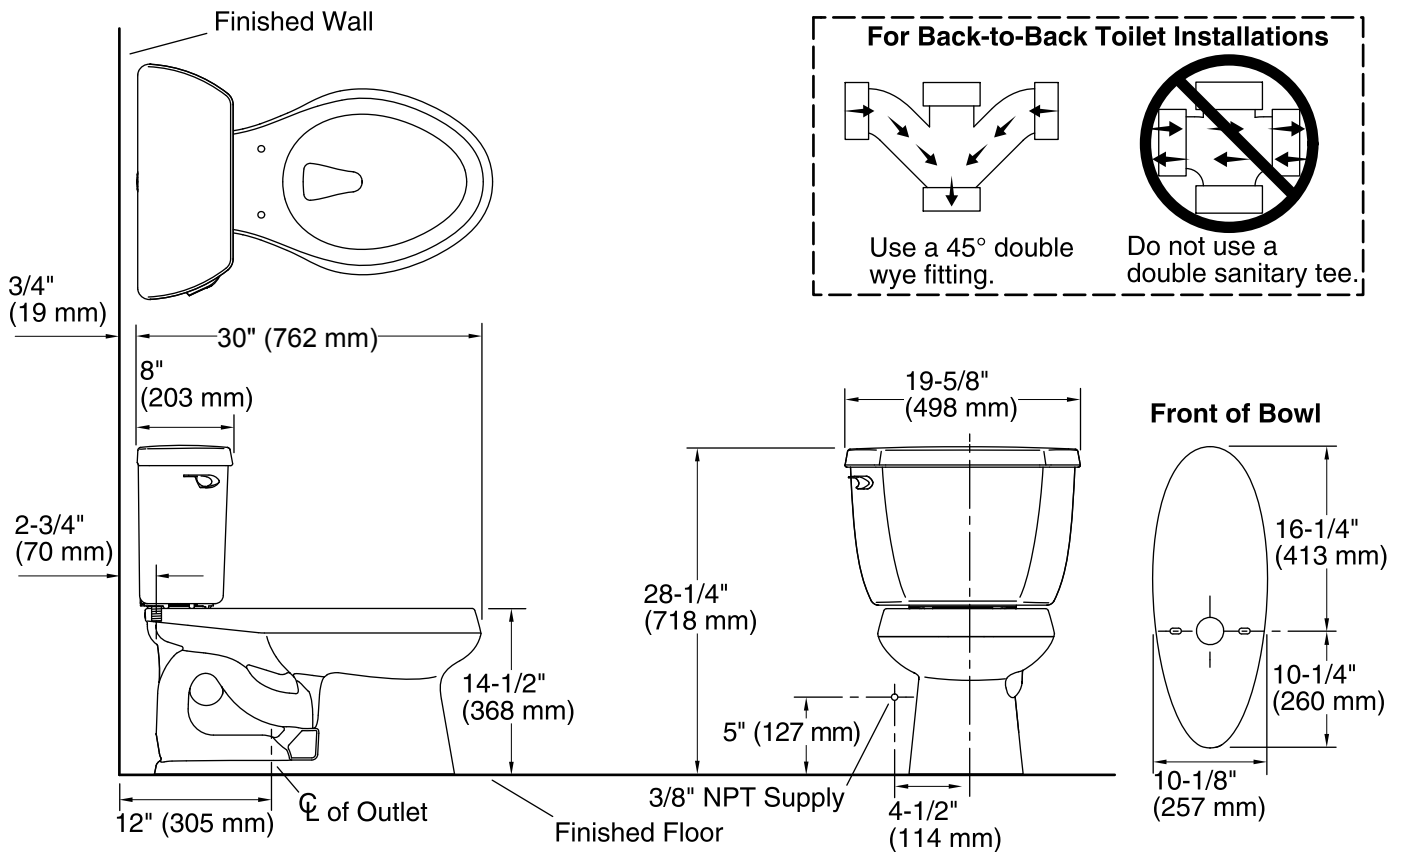

#### Features

- Two-piece toilet.
- Elongated bowl offers added room and comfort.
- 1.28 gallons per flush (gpf).
- Standard left-hand trip lever included.
- Tank locks included.
- Combination consists of the K-4436-T tank and the K-4198 bowl.
- Coordinates with other products in the Wellworth collection.

#### Installation

- Standard 12-inch rough-in.
- Seat and supply line not included.

### Technical Information

All product dimensions are nominal.

Toilet type:	Two-piece, Floor-mount
Waste Outlet:	Floor
Bowl shape:	Elongated
Flush type:	Class Five®
Trap passageway:	2-1/8" (54 mm)
Water Consumption	
Full:	1.28 gpf (4.8 lpf)
Water surface size:	11-1/4" x 8-1/4" (286 mm x 210 mm)
Rim to water surface:	5-1/4" (133 mm)
Rough-in:	12" (305 mm)
Seat-mounting holes:	5-1/2" (140 mm)