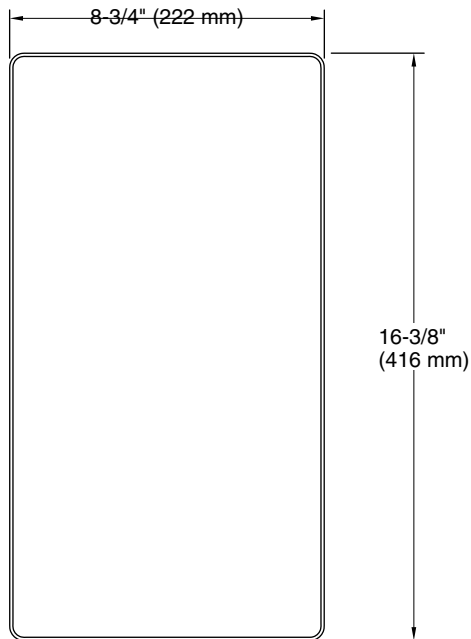

## Features

- Fits securely within the sink ledge of Strive and Billings workstation kitchen sinks
- 16-3/8" x 8-3/4" x 13/16" (416 x 222 x 21 mm)
- Large size provides a convenient food prep station
- Dishwasher-safe

## Optional Products/Accessories

K-33662-PC 32" undermount single-bowl workstation kitchen sink

## Technical Information

All product dimensions are nominal.

Material: Plastic