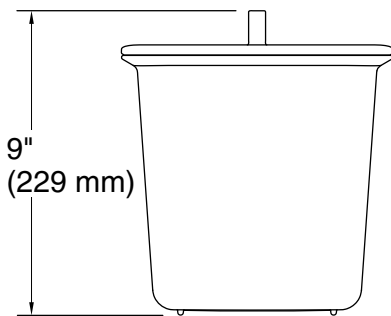

Material

- Polypropylene

Recommended Products/Accessories

K-35488 Ice bucket holder

Optional Products/Accessories

K-33655-PC 29-1/2" undermount single-bowl farmhouse workstation kitchen sink
K-33656-PC 32-1/2" undermount single-bowl farmhouse workstation kitchen sink
K-33657-PC 35-1/2" undermount single-bowl farmhouse workstation kitchen sink
K-33658-PC 35-1/2" undermount double-bowl farmhouse workstation kitchen sink
K-33659-PC 23" undermount single-bowl workstation kitchen sink
K-33660-PC 29" undermount single-bowl workstation kitchen sink
K-33662-PC 32" undermount single-bowl workstation kitchen sink
K-33664-PC 32" undermount double-bowl workstation kitchen sink
K-33665-PC 44" undermount single-bowl workstation kitchen sink

Technical Information

All product dimensions are nominal.

Material: Plastic, Silicone, Stainless Steel

Notes

Install this product according to the installation instructions.