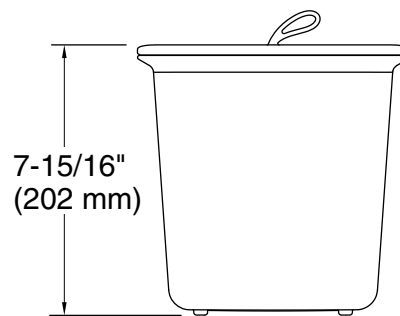

Material

- Polypropylene

Recommended Products/Accessories

K-35488 Ice bucket holder

Optional Products/Accessories

K-33655-PC 29-1/2" undermount single-bowl farmhouse workstation kitchen sink
K-33656-PC 32-1/2" undermount single-bowl farmhouse workstation kitchen sink
K-33657-PC 35-1/2" undermount single-bowl farmhouse workstation kitchen sink
K-33658-PC 35-1/2" undermount double-bowl farmhouse workstation kitchen sink
K-33659-PC 23" undermount single-bowl workstation kitchen sink
K-33660-PC 29" undermount single-bowl workstation kitchen sink
K-33662-PC 32" undermount single-bowl workstation kitchen sink
K-33664-PC 32" undermount double-bowl workstation kitchen sink
K-33665-PC 44" undermount single-bowl workstation kitchen sink

Technical Information

All product dimensions are nominal.

Material: Plastic, Silicone, Stainless Steel

Notes

Install this product according to the installation instructions.