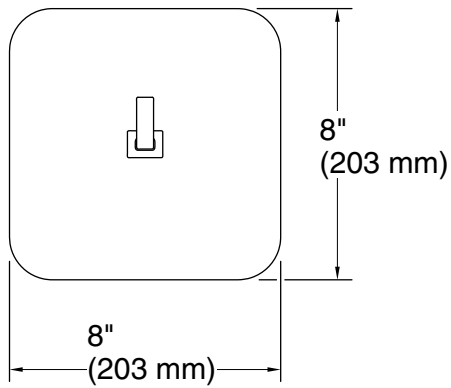

Technical Information

All product dimensions are nominal.

Material: Plastic, Silicone, Stainless Steel

Notes

Install this product according to the installation instructions.