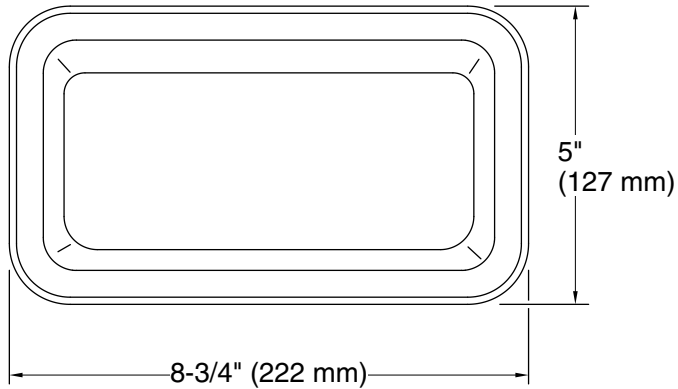

Features

- For use with Strive and Billings workstation kitchen sinks
- Set includes three individual prep bowls
- 8-3/4" x 16-5/16" (222 x 414 mm)
- Dishwasher-safe

Material

- Polypropylene

Recommended Products/Accessories

Color	Code	Description
	1LG	Cloud White
	1DK	Stone Grey

Technical Information

All product dimensions are nominal.

Material: Plastic

Notes

Install this product according to the installation guide.