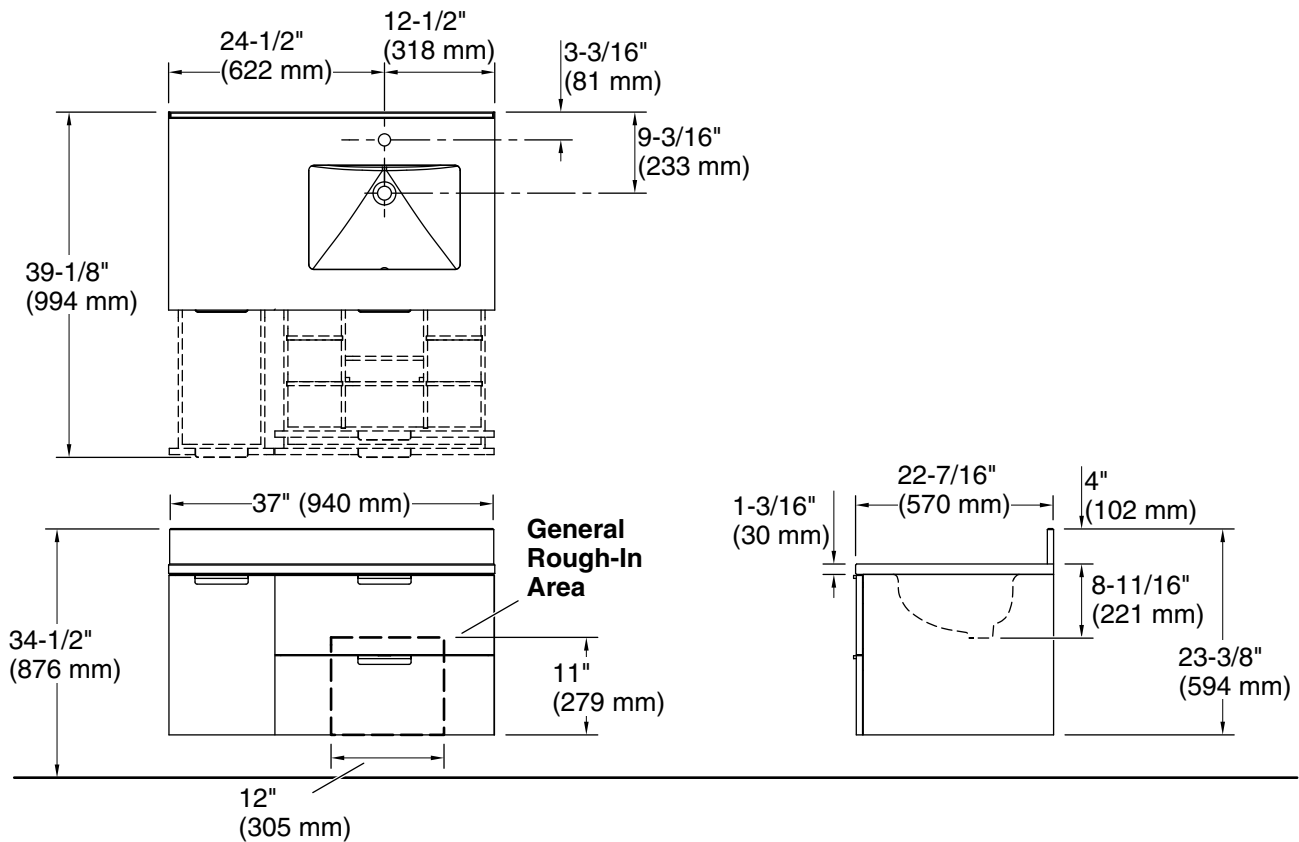

Technical Information

All product dimensions are nominal.

Notes

Install this product according to the installation guide.