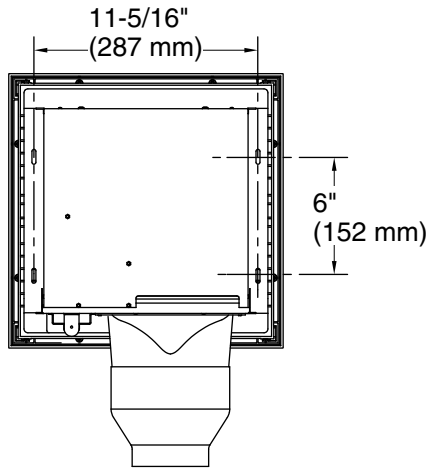

Required Electrical Service

One circuit required.

120 V, 15 A, 60 Hz

Technical Information

All product dimensions are nominal.

Material: Steel, Plastic