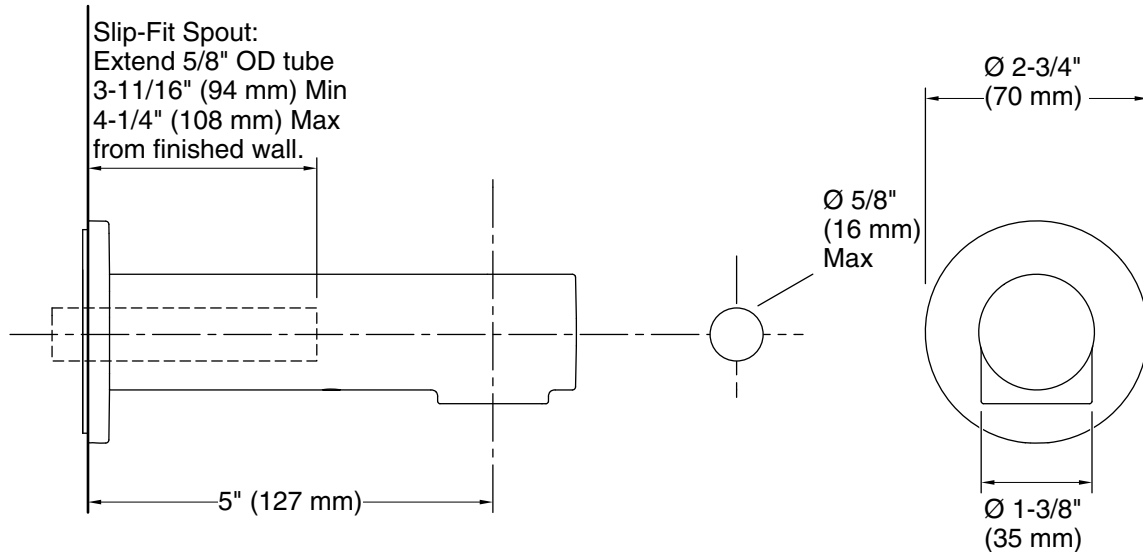

## Features

- Nondiverter spout
- 5" (127 mm) spout reach
- 1-1/4" (31.8 mm) max hole diameter
- Coordinates with other products in the Elate collection

## Technical Information

All product dimensions are nominal.

### Spout:

Spout reach: 5" (127 mm)