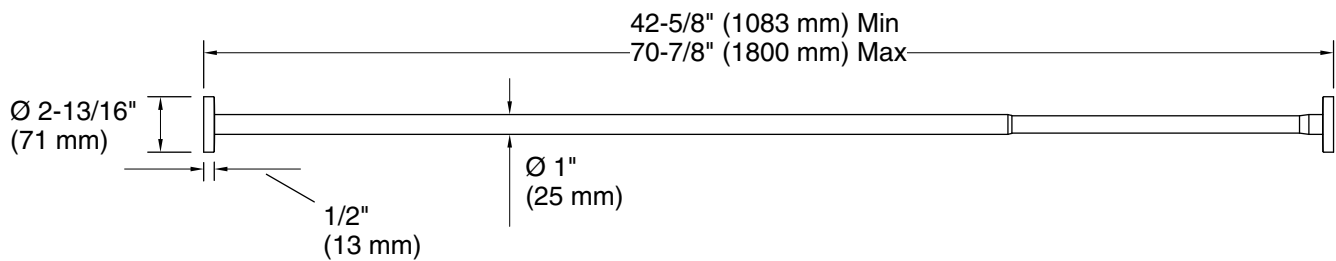

Technical Information

All product dimensions are nominal.

Material: Stainless Steel

Notes

Install this product according to the installation instructions.