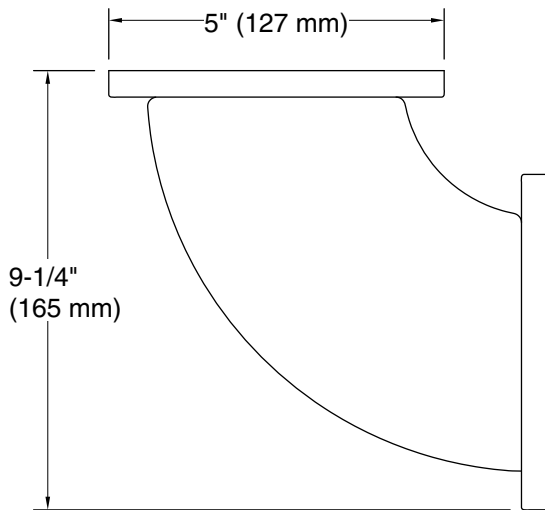

Technical Information

All product dimensions are nominal.

Material: Brass

Notes

Install this product according to the installation instructions.