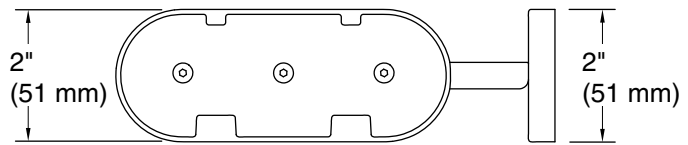

Technical Information

All product dimensions are nominal.

Material: Brass

Notes

Install this product according to the installation instructions.