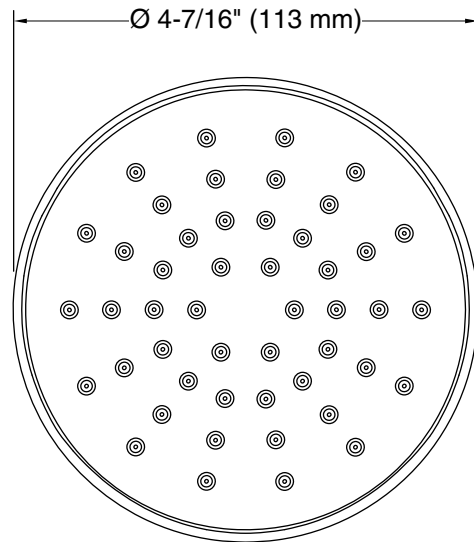

Features

- Full coverage spray produces an encompassing spray ideal for everyday use
- 1.5 gpm (5.7 lpm) maximum flow rate at 45 psi (3.1 bar)
- MasterClean™ sprayface features an easy-to-clean surface that withstands mineral buildup and maximizes spray performance
- Coordinates with other products in the Elate collection
- This product can help a building earn Water Efficiency points in LEED® Green Building Rating System

Material

- Durable material construction
- KOHLER finishes resist corrosion and tarnishing

Installation

- Wall-mount
- 1/2" -14 NPT connection
- Shower arm and flange sold separately

Codes/Standards

ASME A112.18.1/CSA B125.1
DOE - Energy Policy Act 1992
EPA WaterSense®
California Energy Commission (CEC)

Technical Information

All product dimensions are nominal.

Drain included: No

Spout:

Handshower rated max flow: 1.5 gal/min (5.7 l/min)

Shower/Rainhead rated max flow: 1.5 gal/min (5.7 l/min)

Notes

Install this product according to the installation instructions.