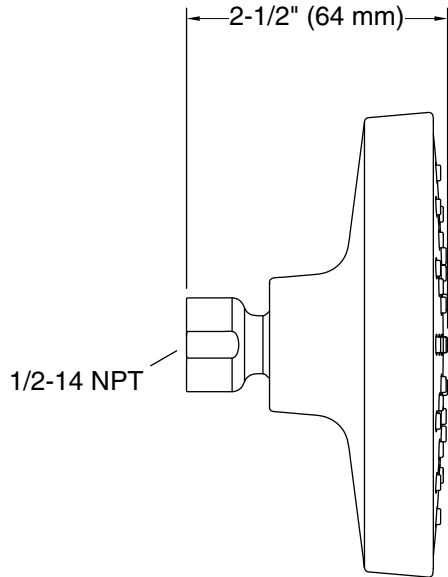

Features

- Full coverage spray produces an encompassing spray ideal for everyday use
- 1.5 gpm (5.7 lpm) maximum flow rate at 45 psi (3.1 bar)
- MasterClean™ sprayface features an easy-to-clean surface that withstands mineral buildup and maximizes spray performance
- Coordinates with other products in the Elate collection
- This product can help a building earn Water Efficiency points in LEED® Green Building Rating System

Material

- Durable material construction
- KOHLER finishes resist corrosion and tarnishing

Installation

- Wall-mount
- 1/2" -14 NPT connection
- Shower arm and flange sold separately

Codes/Standards

ASME A112.18.1/CSA B125.1
DOE - Energy Policy Act 1992
EPA WaterSense®
California Energy Commission (CEC)

Technical Information

All product dimensions are nominal.

Drain included: No

Spout:

Handshower rated max flow: 1.5 gal/min (5.7 l/min)

Shower/Rainhead rated max flow: 1.5 gal/min (5.7 l/min)

Notes

Install this product according to the installation instructions.